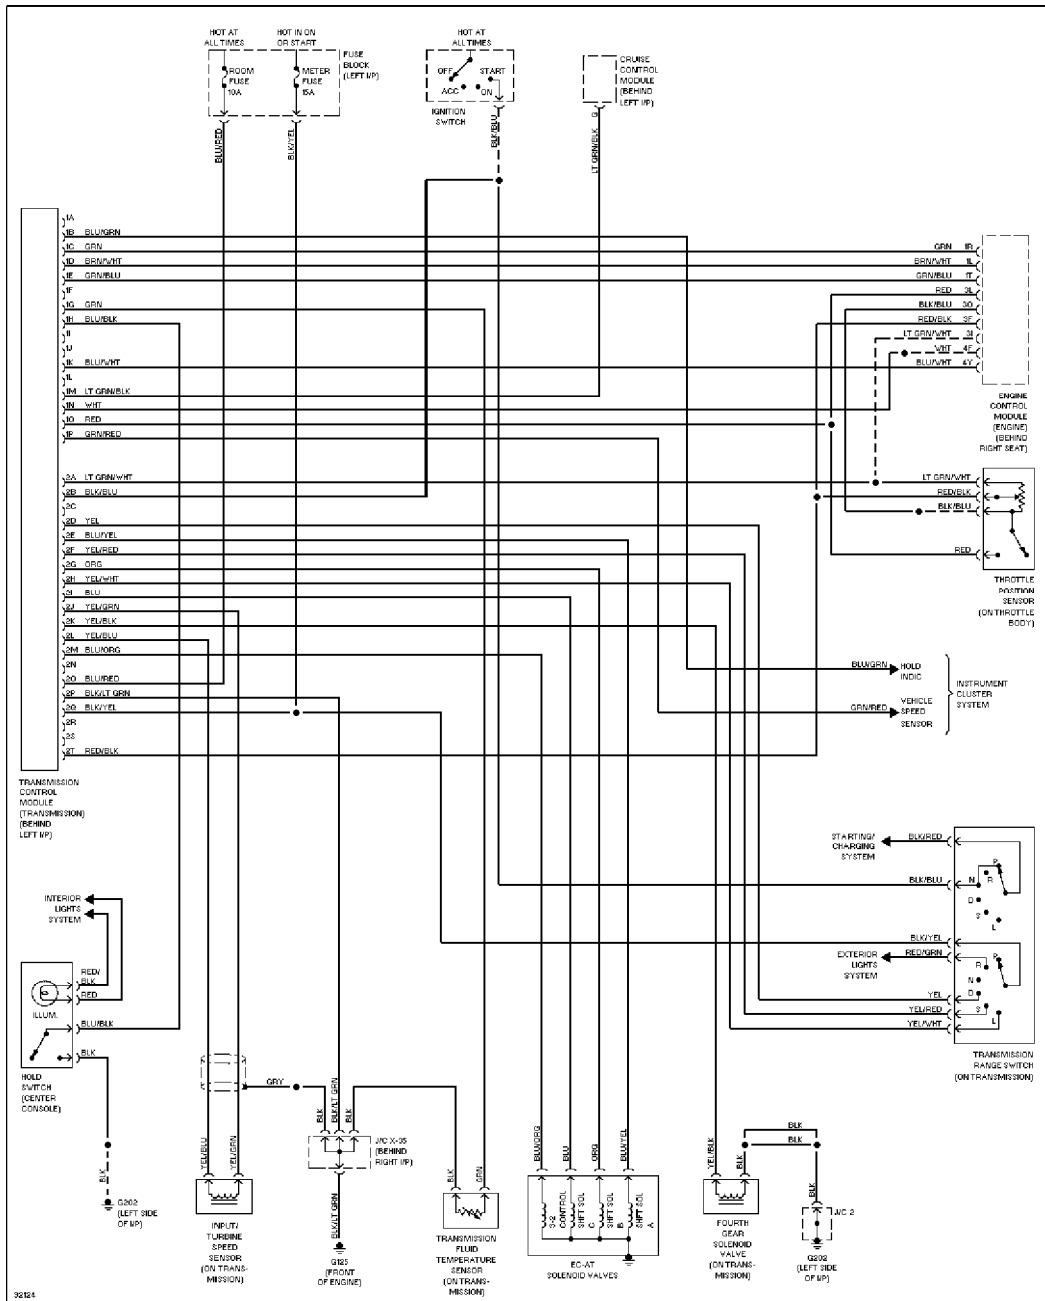

Article Text (p. 29)

1996 Mazda Miata

For Yorba Linda Miata

Copyright © 1998 Mitchell Repair Information Company, LLC

Saturday, May 10, 2003 11:30AM

Supplemental Restraint Circuit

TRANSMISSION

SYSTEM WIRING DIAGRAMS
Article Text (p. 30)
 1996 Mazda Miata
 For Yorba Linda Miata
 Copyright © 1998 Mitchell Repair Information Company, LLC
 Saturday, May 10, 2003 11:30AM