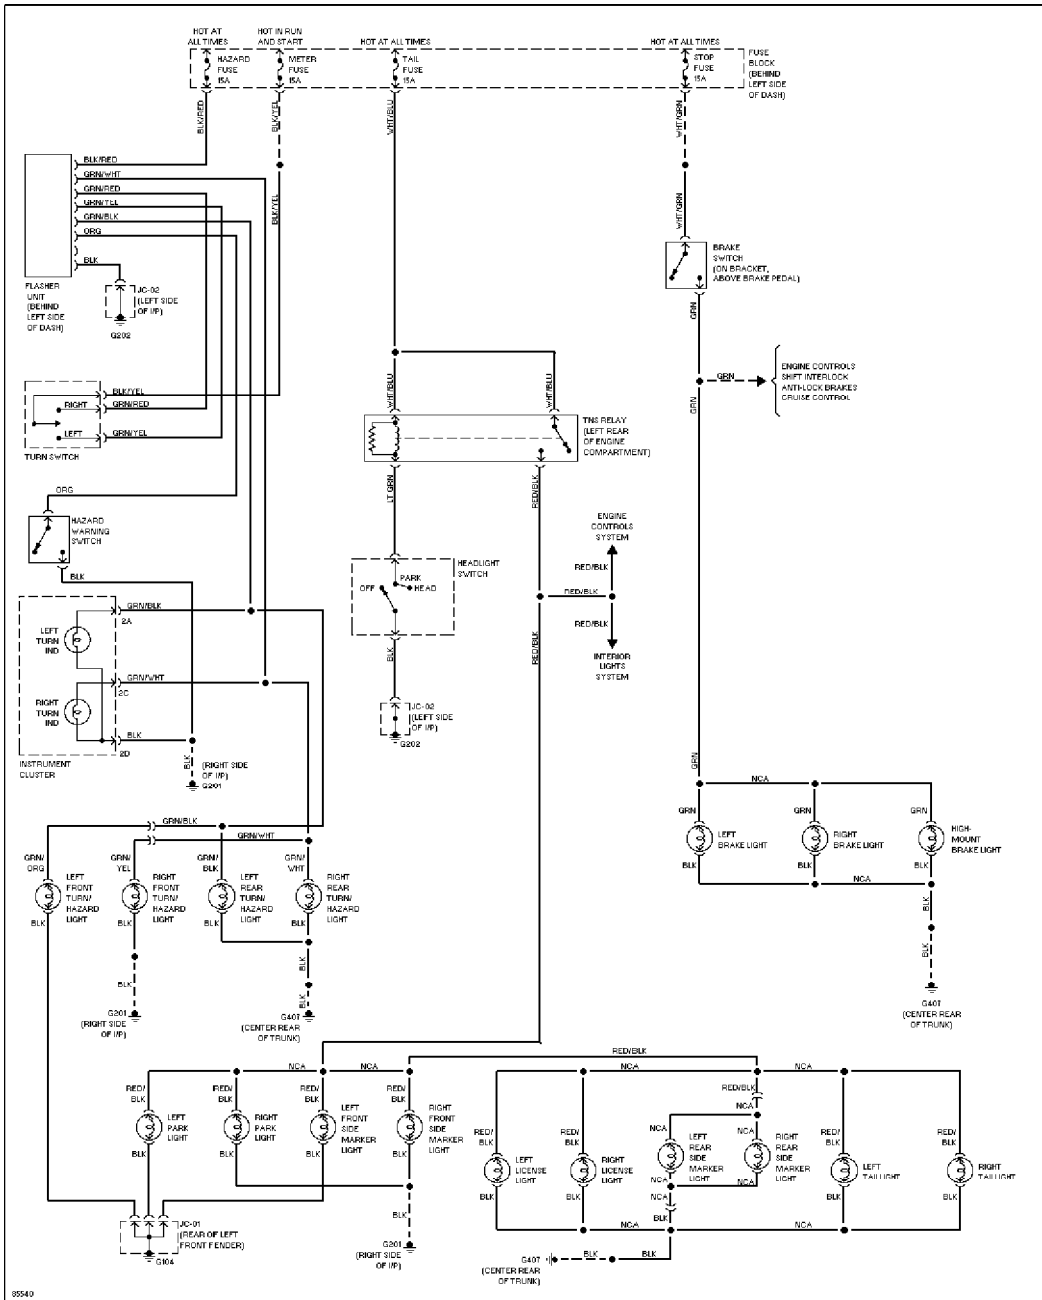

SYSTEM WIRING DIAGRAMS

Article Text (p. 12)

1996 Mazda Miata

For Yorba Linda Miata

Copyright © 1998 Mitchell Repair Information Company, LLC

Saturday, May 10, 2003 11:30AM

Exterior Lamps Circuit, W/O DRL

GROUND DISTRIBUTION