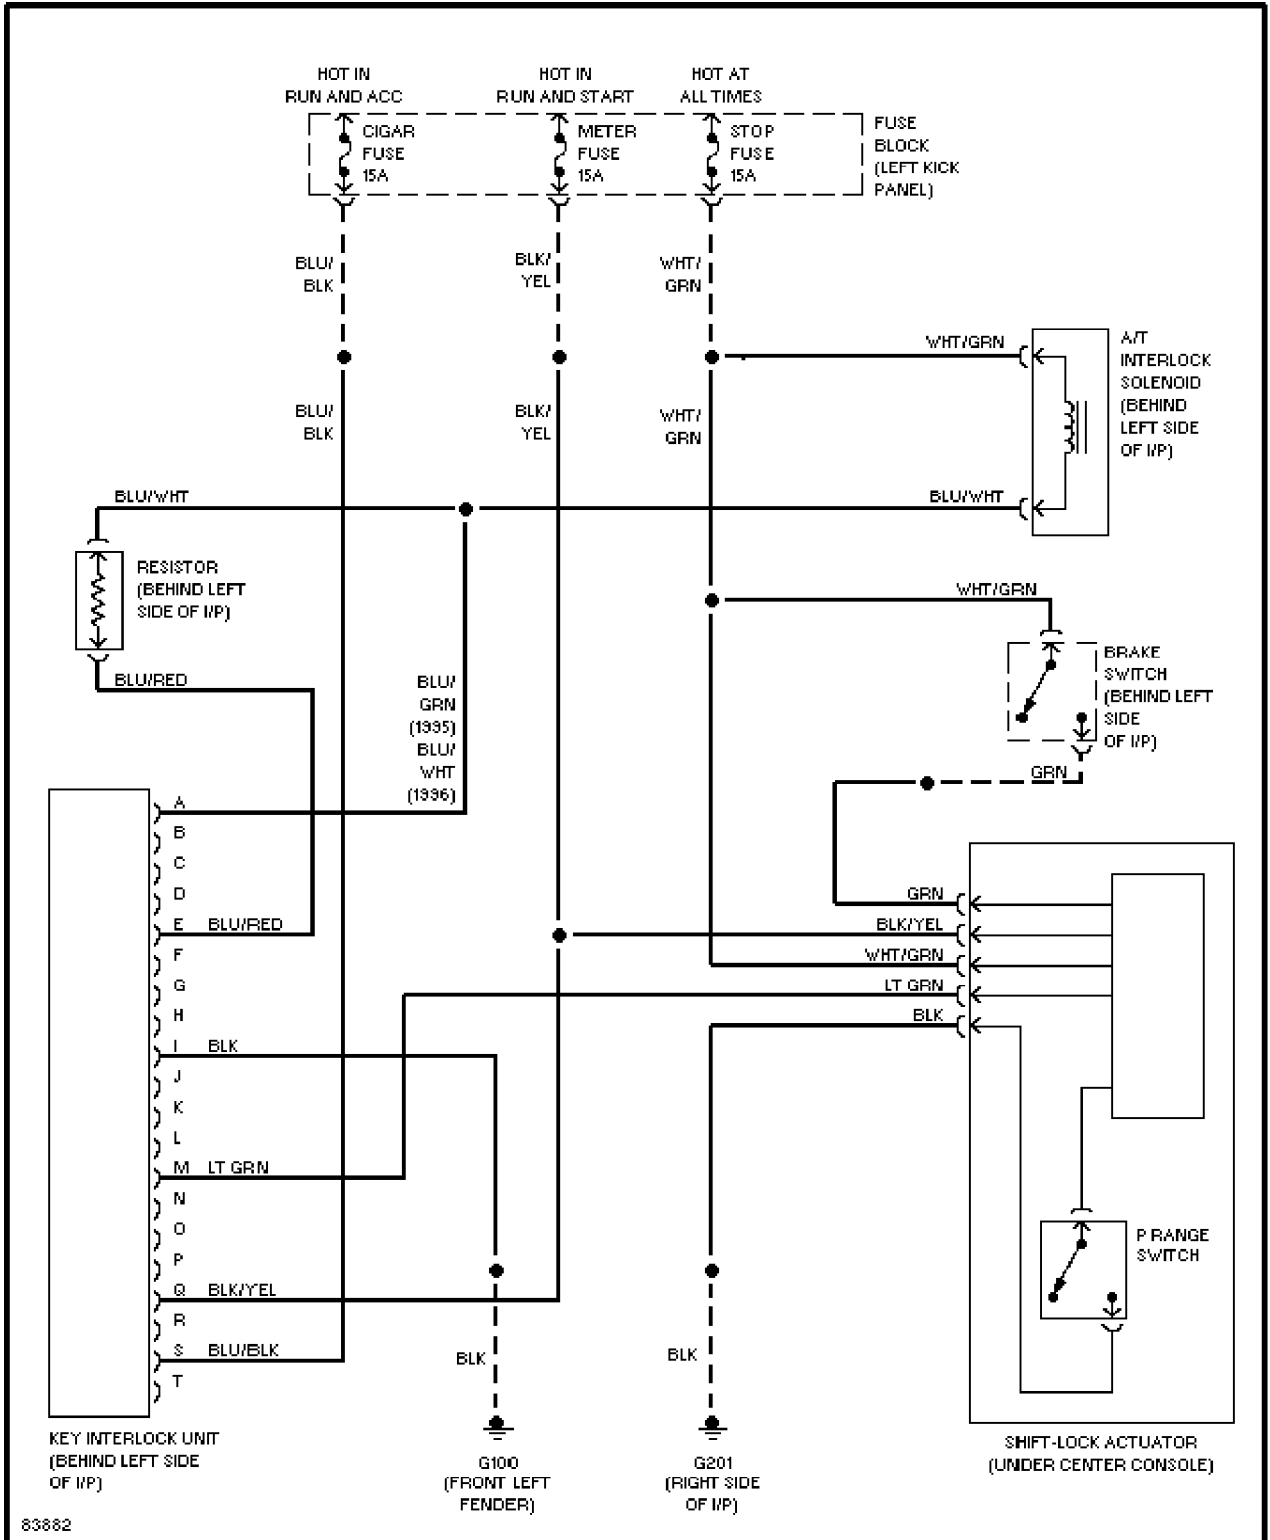

SHIFT INTERLOCKS

SYSTEM WIRING DIAGRAMS

Article Text (p. 25)

1996 Mazda Miata

For Yorba Linda Miata

Copyright © 1998 Mitchell Repair Information Company, LLC

Saturday, May 10, 2003 11:30AM

Shift Interlock Circuit