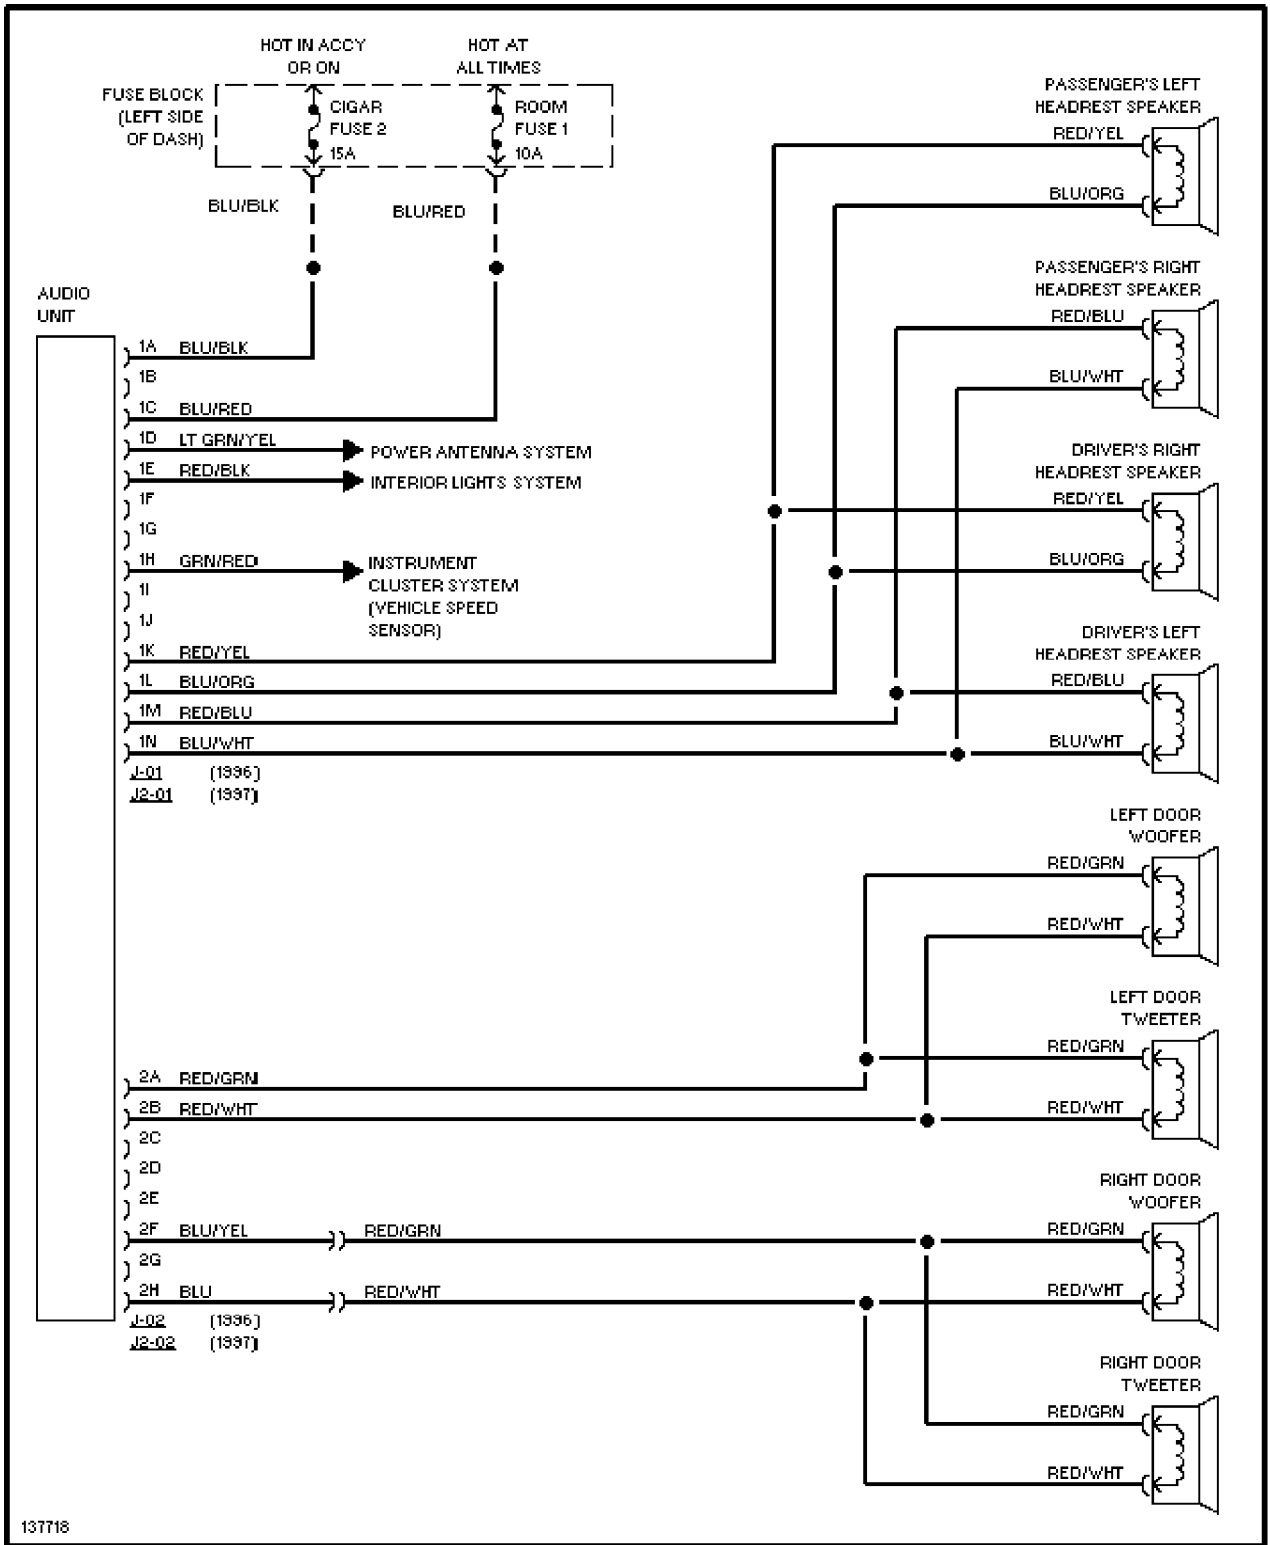

Base Radio

SYSTEM WIRING DIAGRAMS

Article Text (p. 24)

1996 Mazda Miata

For Yorba Linda Miata

Copyright © 1998 Mitchell Repair Information Company, LLC

Saturday, May 10, 2003 11:30AM

Premium Sound Radio Circuit

SHIFT INTERLOCKS

SYSTEM WIRING DIAGRAMS

Article Text (p. 25)

1996 Mazda Miata

For Yorba Linda Miata

Copyright © 1998 Mitchell Repair Information Company, LLC

Saturday, May 10, 2003 11:30AM

Shift Interlock Circuit