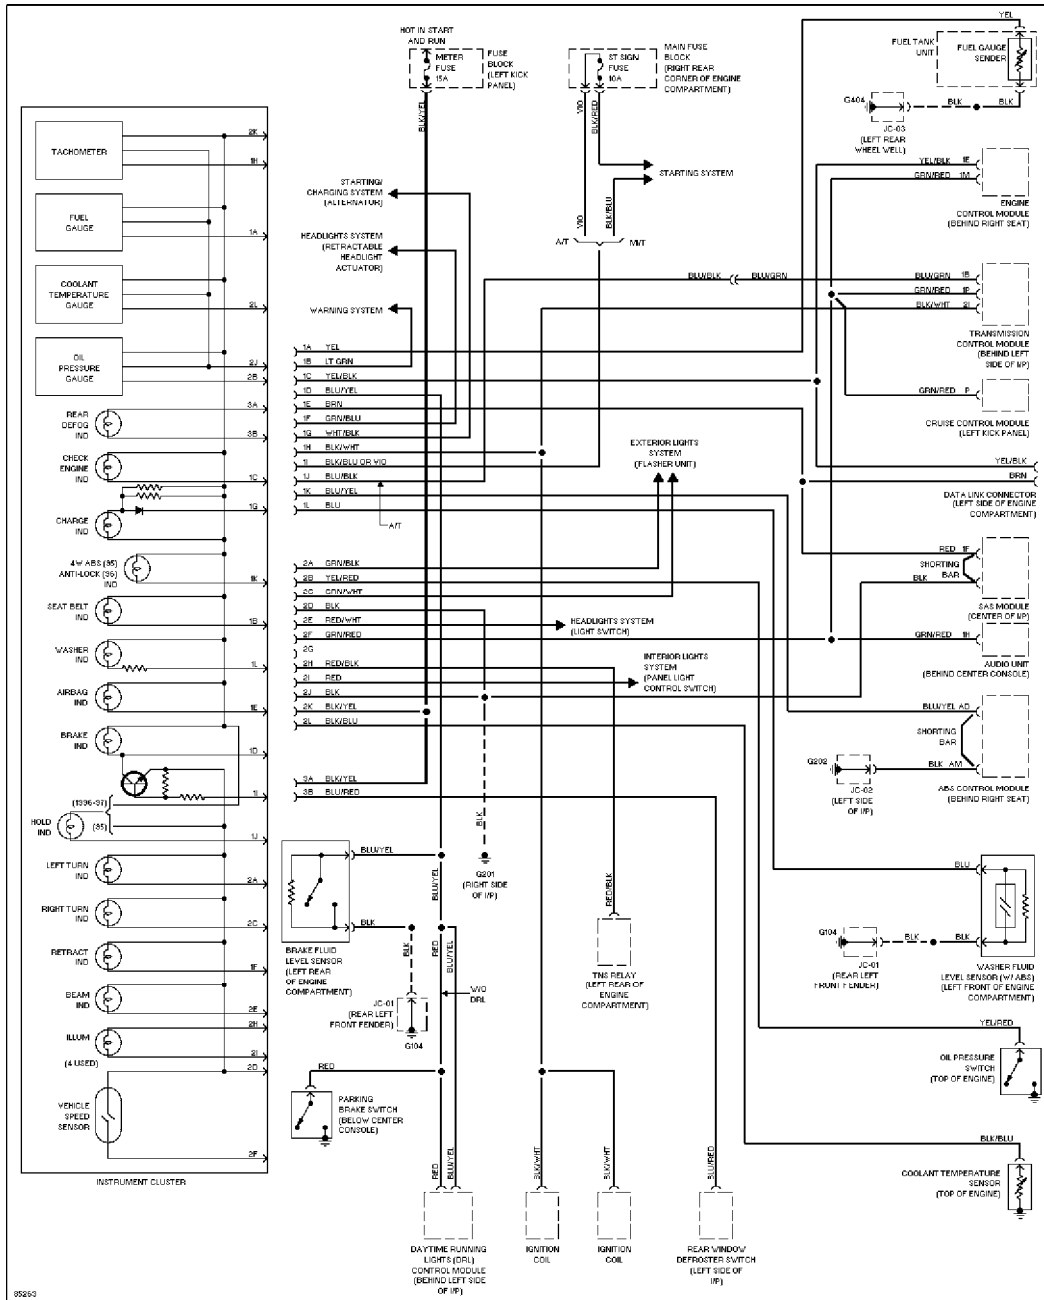

INSTRUMENT CLUSTER

SYSTEM WIRING DIAGRAMS

Article Text (p. 17)

1996 Mazda Miata

For Yorba Linda Miata

Copyright © 1998 Mitchell Repair Information Company, LLC

Saturday, May 10, 2003 11:30AM

Instrument Cluster Circuit

INTERIOR LIGHTS

SYSTEM WIRING DIAGRAMS

Article Text (p. 18)

1996 Mazda Miata

For Yorba Linda Miata

Copyright © 1998 Mitchell Repair Information Company, LLC

Saturday, May 10, 2003 11:30AM

Interior Light Circuit