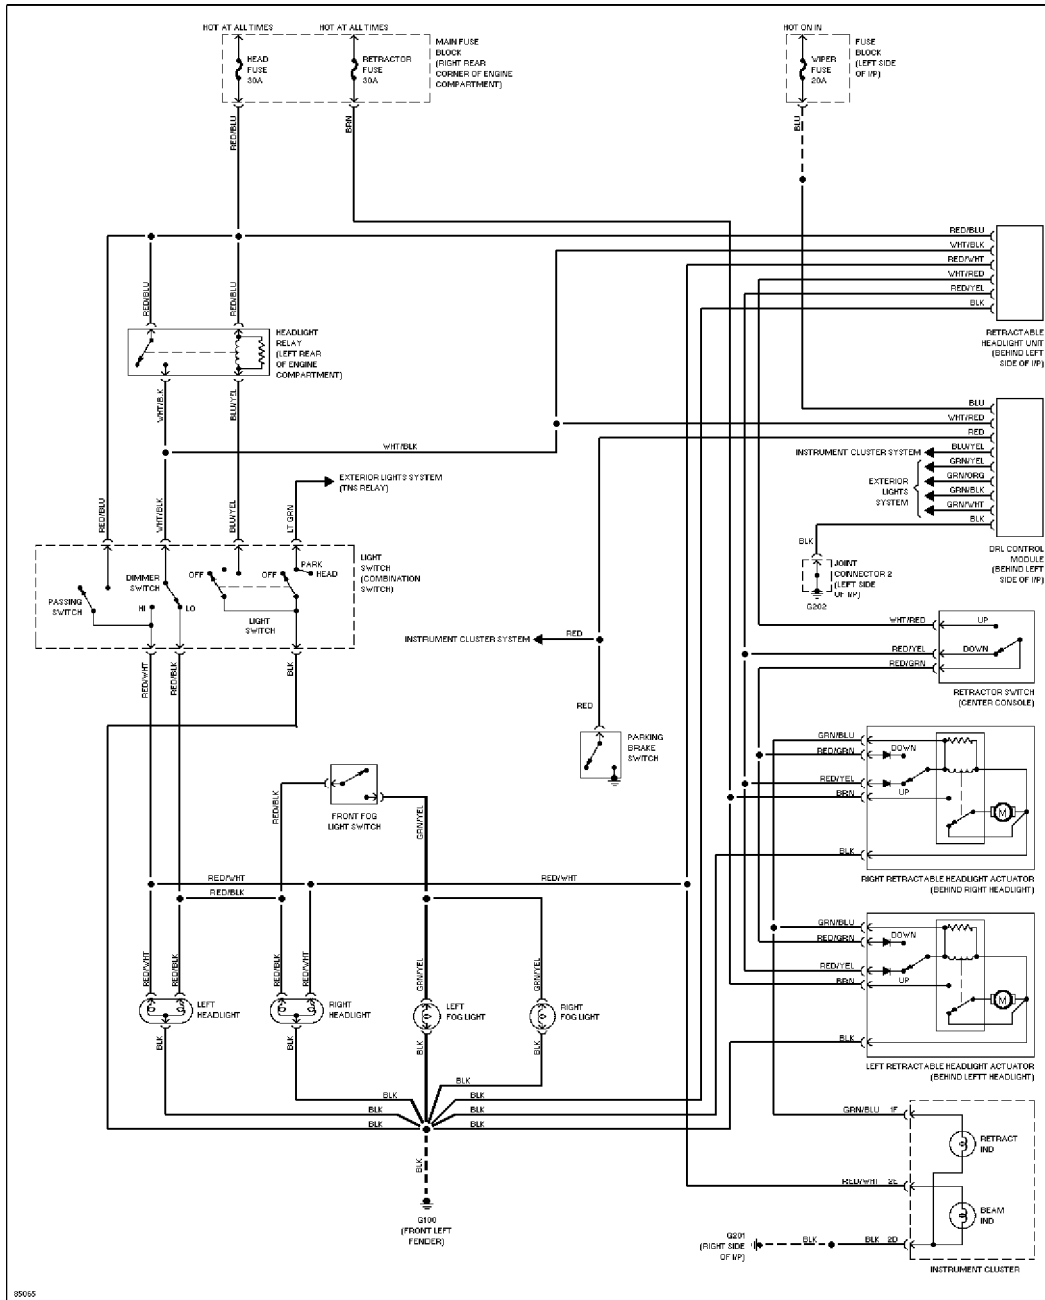

Ground Distribution Circuit

HEADLIGHTS

SYSTEM WIRING DIAGRAMS

Article Text (p. 14)

1996 Mazda Miata

For Yorba Linda Miata

Copyright © 1998 Mitchell Repair Information Company, LLC

Saturday, May 10, 2003 11:30AM