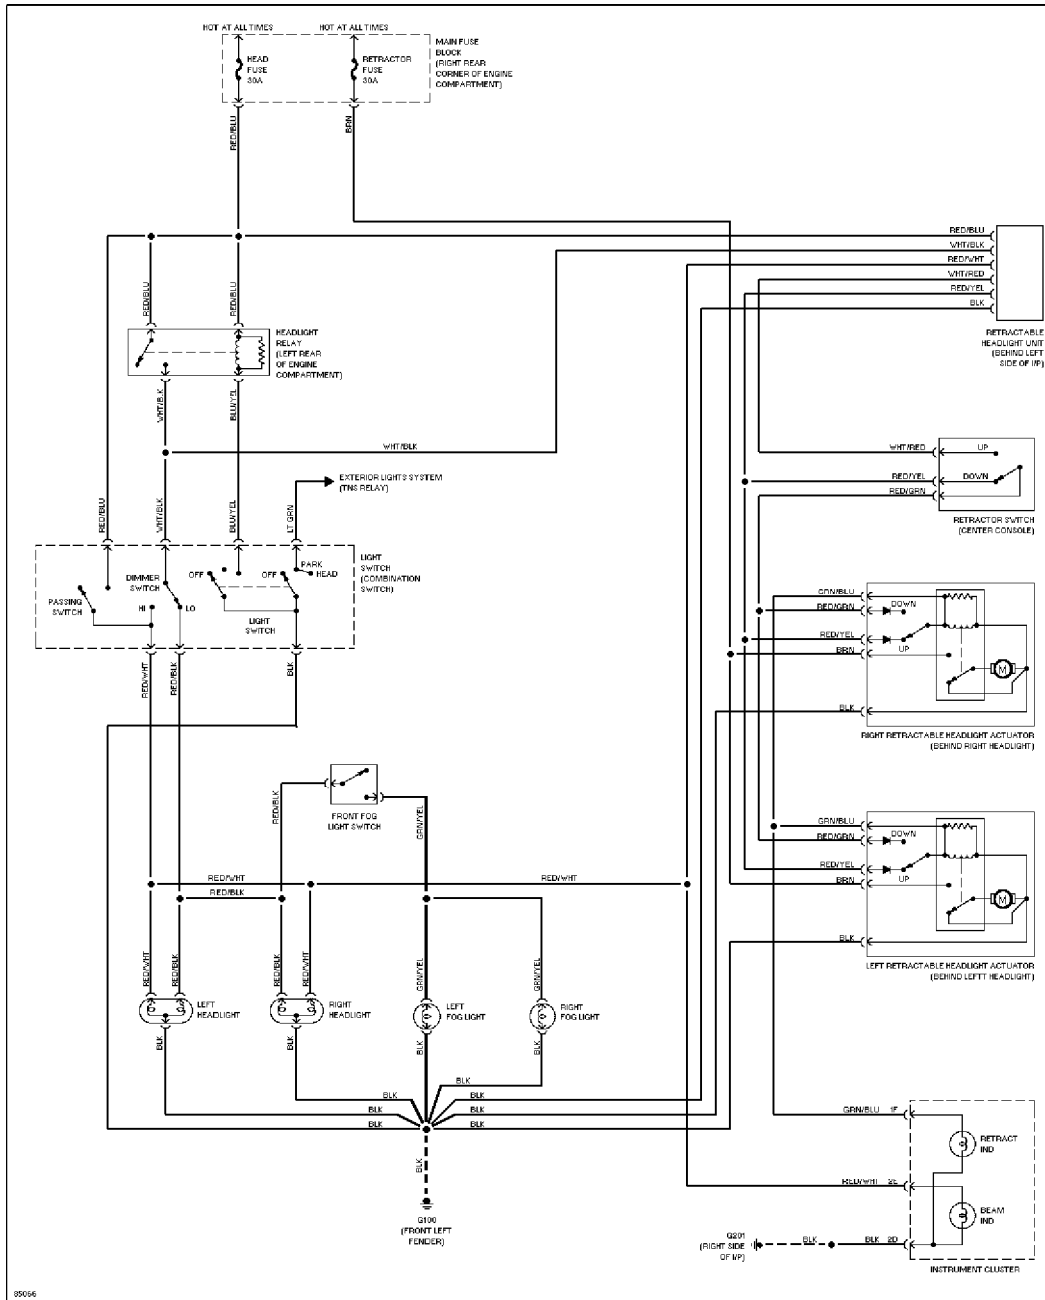

Headlight Circuit, W/ DRL

SYSTEM WIRING DIAGRAMS

Article Text (p. 15)

1996 Mazda Miata

For Yorba Linda Miata

Copyright © 1998 Mitchell Repair Information Company, LLC

Saturday, May 10, 2003 11:30AM

Headlight Circuit, W/O DRL