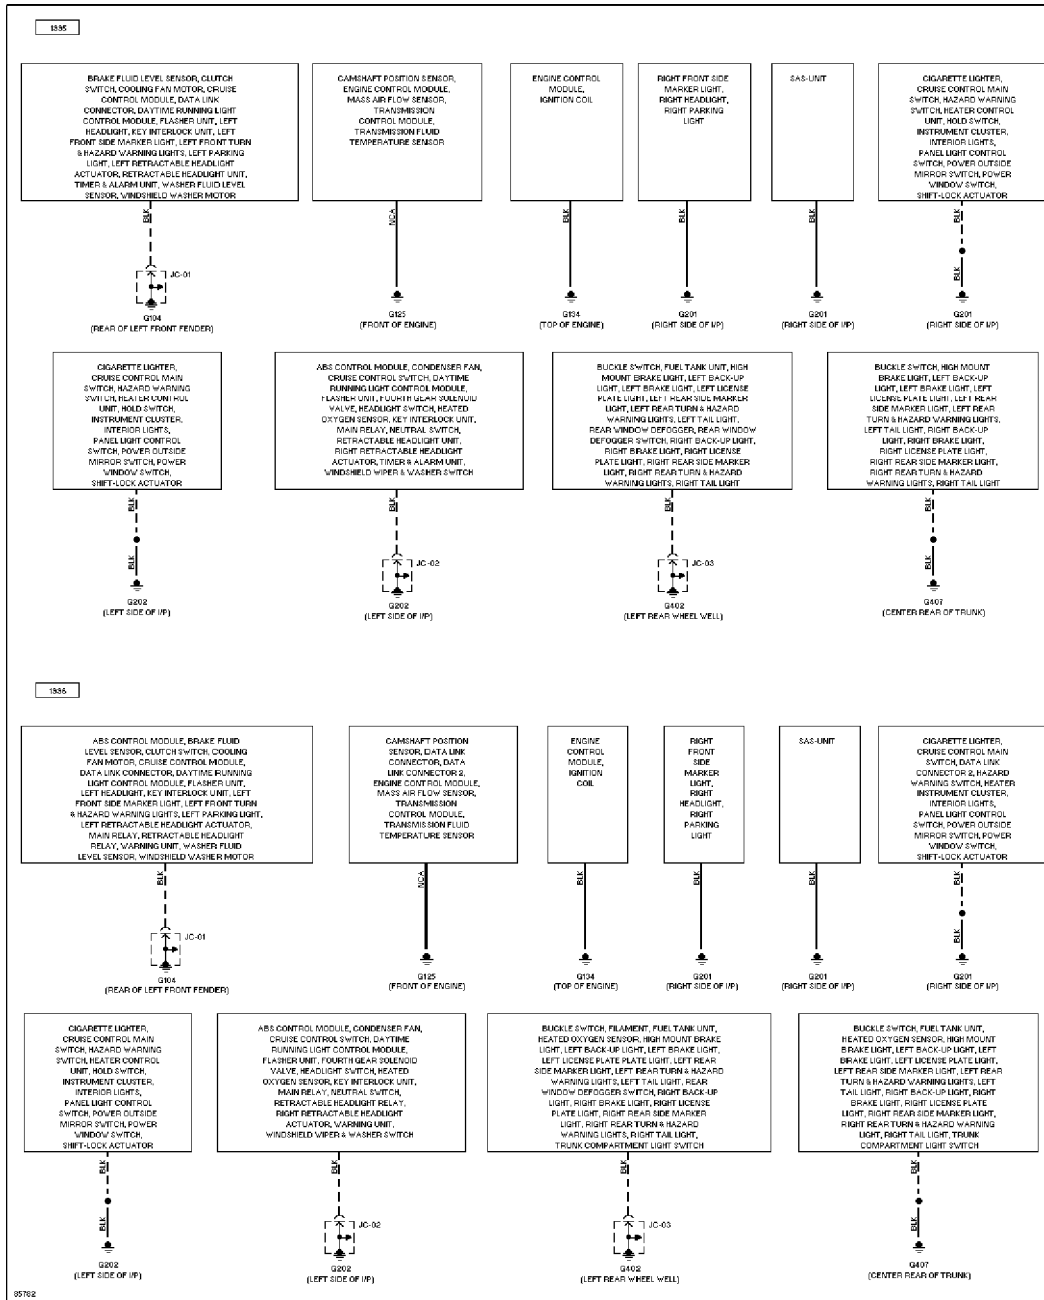

Article Text (p. 12)

1996 Mazda Miata

For Yorba Linda Miata

Copyright © 1998 Mitchell Repair Information Company, LLC

Saturday, May 10, 2003 11:30AM

Exterior Lamps Circuit, W/O DRL

GROUND DISTRIBUTION

SYSTEM WIRING DIAGRAMS
Article Text (p. 13)
1996 Mazda Miata
For Yorba Linda Miata
 Copyright © 1998 Mitchell Repair Information Company, LLC
 Saturday, May 10, 2003 11:30AM