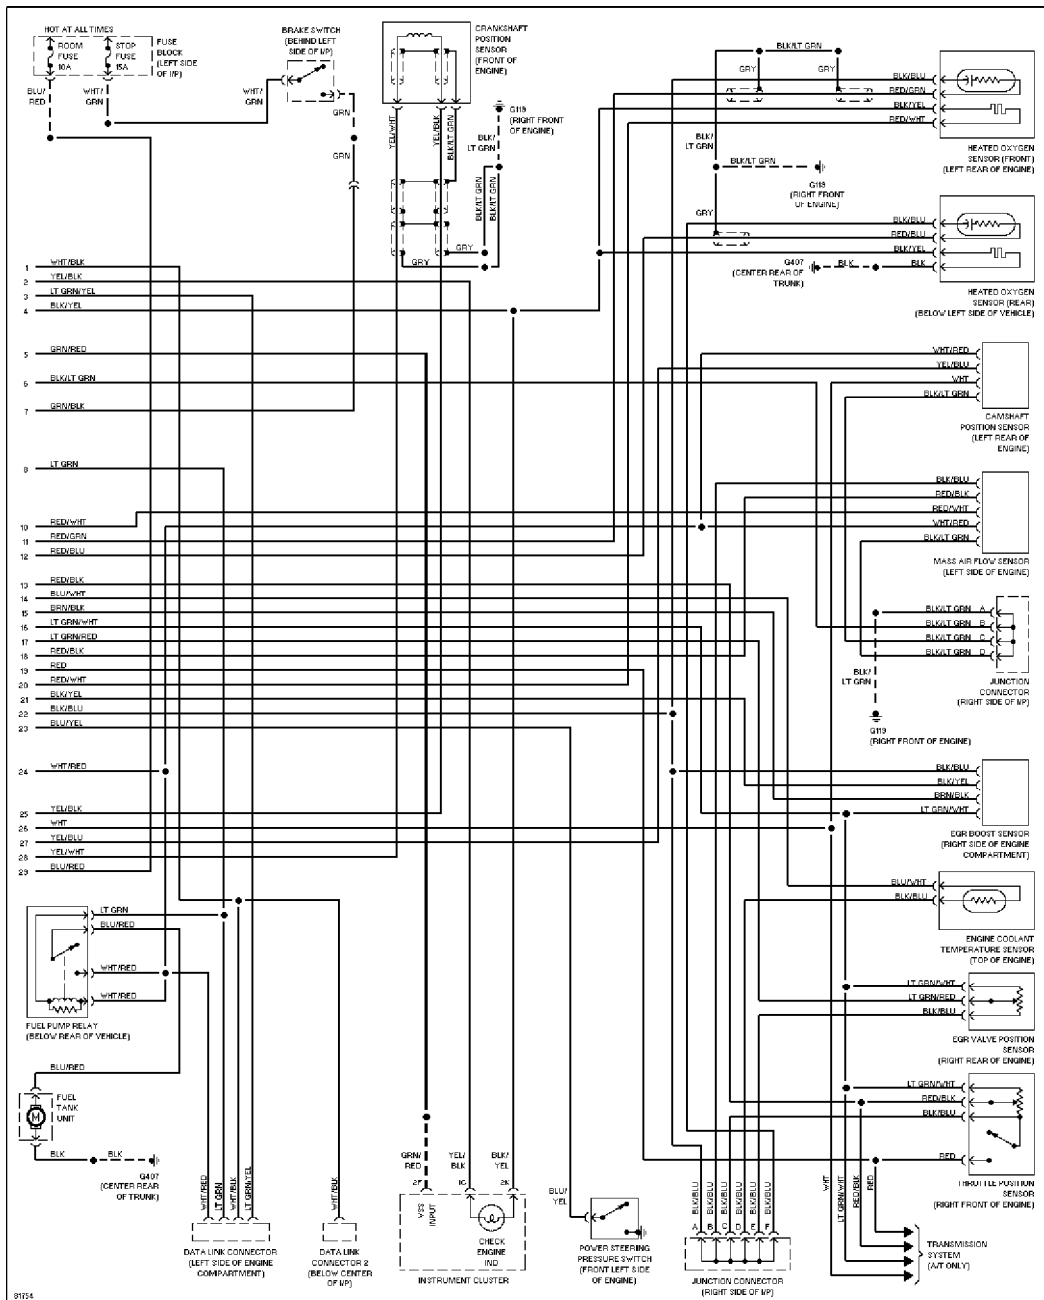

SYSTEM WIRING DIAGRAMS

Article Text (p. 9)

1996 Mazda Miata

For Yorba Linda Miata

Copyright © 1998 Mitchell Repair Information Company, LLC

Saturday, May 10, 2003 11:30AM

1.8L, Engine Performance Circuits (2 of 2)

EXTERIOR LIGHTS

SYSTEM WIRING DIAGRAMS

Article Text (p. 10)

1996 Mazda Miata

For Yorba Linda Miata

Copyright © 1998 Mitchell Repair Information Company, LLC

Saturday, May 10, 2003 11:30AM

Back-up Lamps Circuit