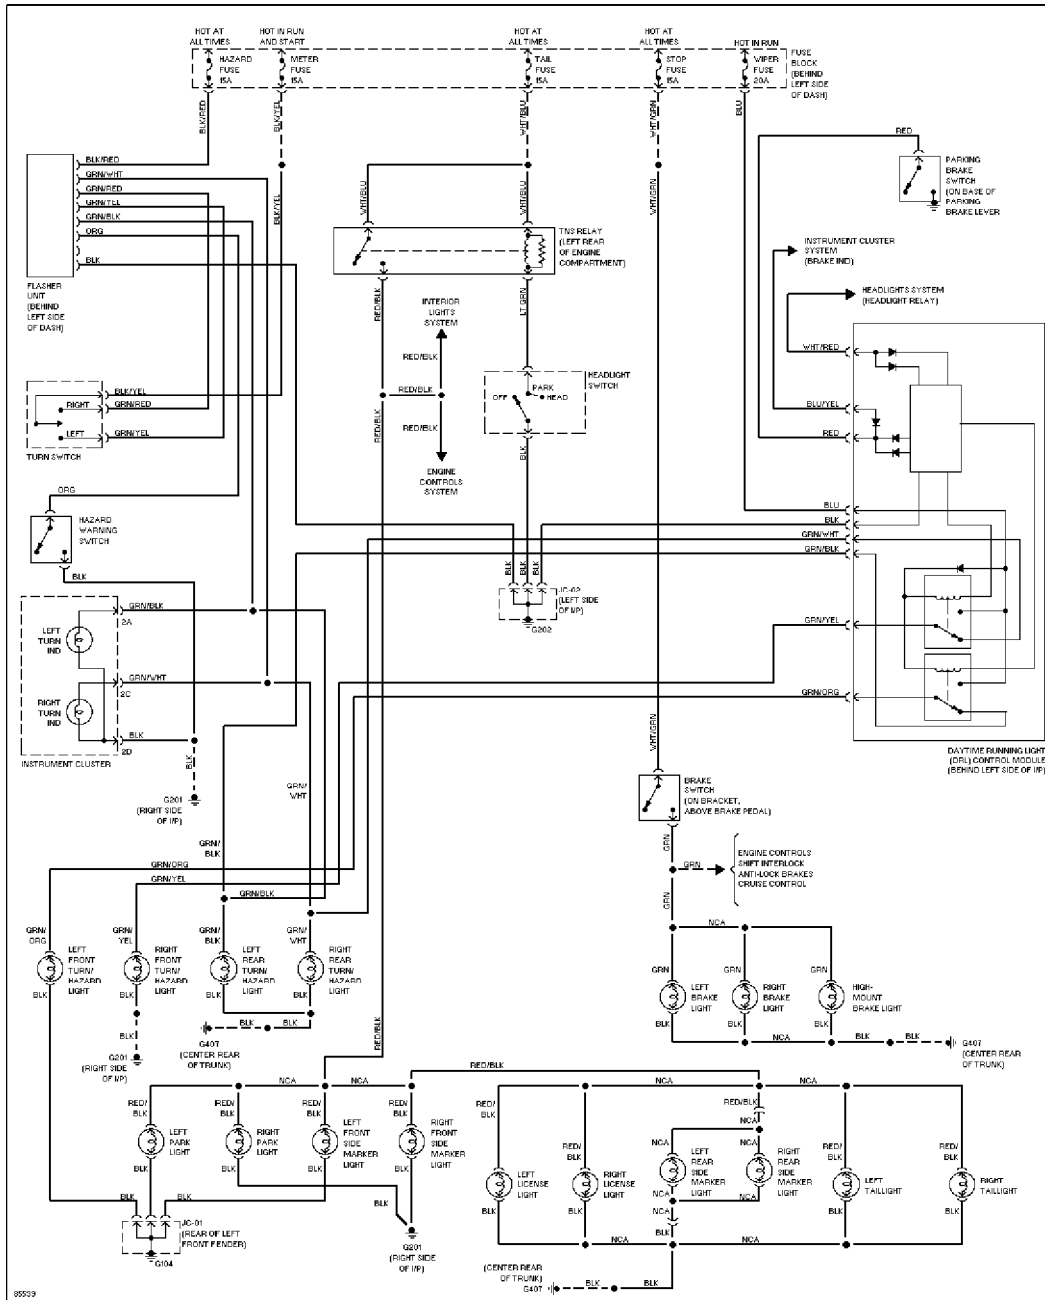

SYSTEM WIRING DIAGRAMS

Article Text (p. 11)

1996 Mazda Miata

For Yorba Linda Miata

Copyright © 1998 Mitchell Repair Information Company, LLC

Saturday, May 10, 2003 11:30AM

Exterior Lamps Circuit, W/ DRL

SYSTEM WIRING DIAGRAMS