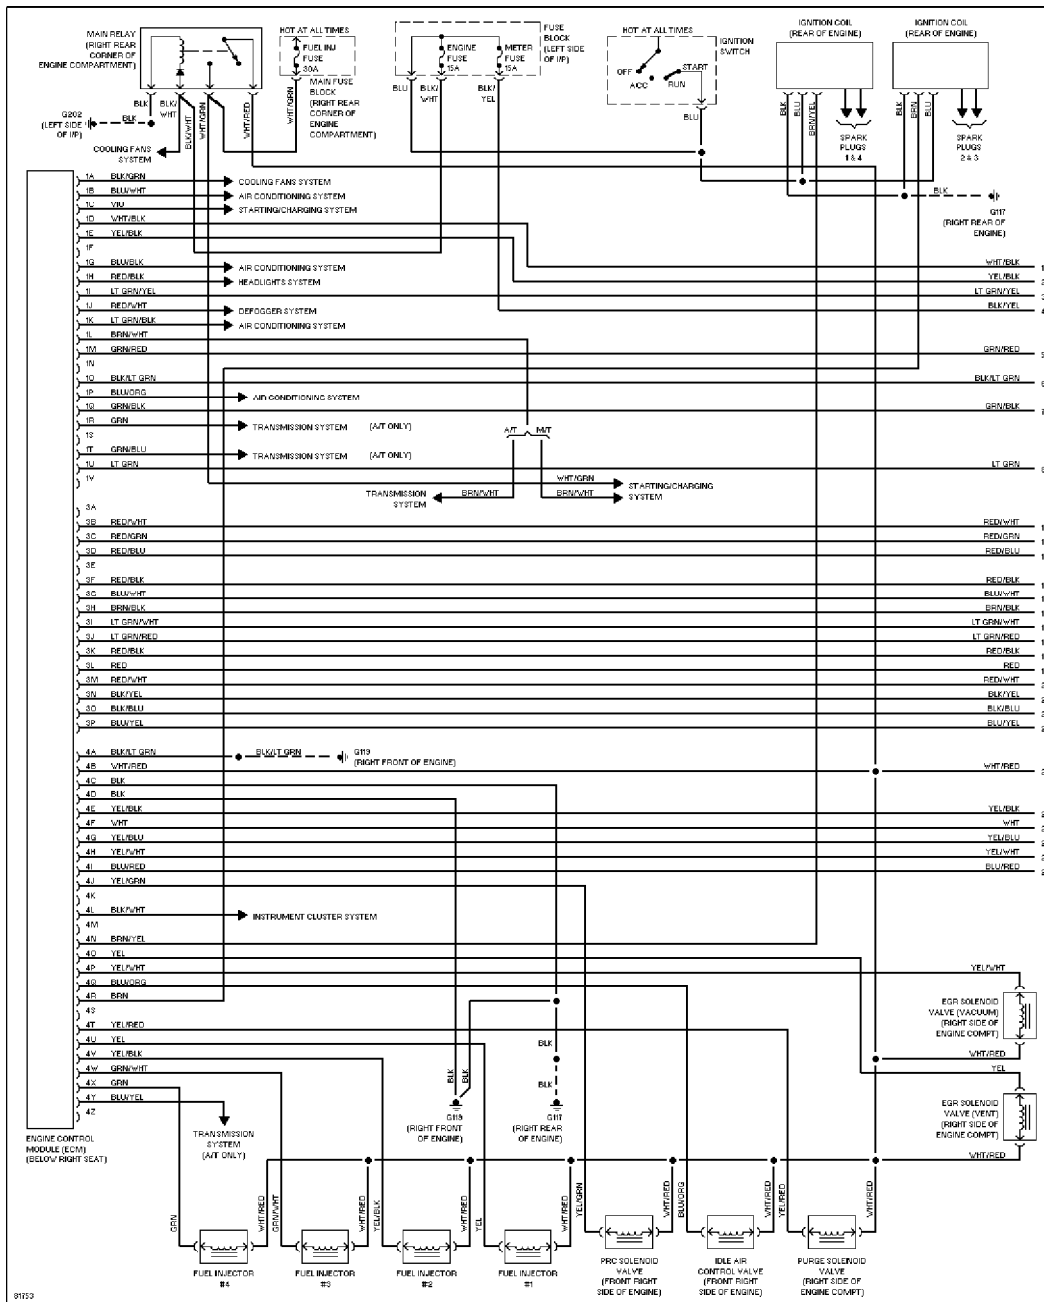

SYSTEM WIRING DIAGRAMS

Article Text (p. 8)

1996 Mazda Miata

For Yorba Linda Miata

Copyright © 1998 Mitchell Repair Information Company, LLC

Saturday, May 10, 2003 11:30AM

1.8L, Engine Performance Circuits (1 of 2)