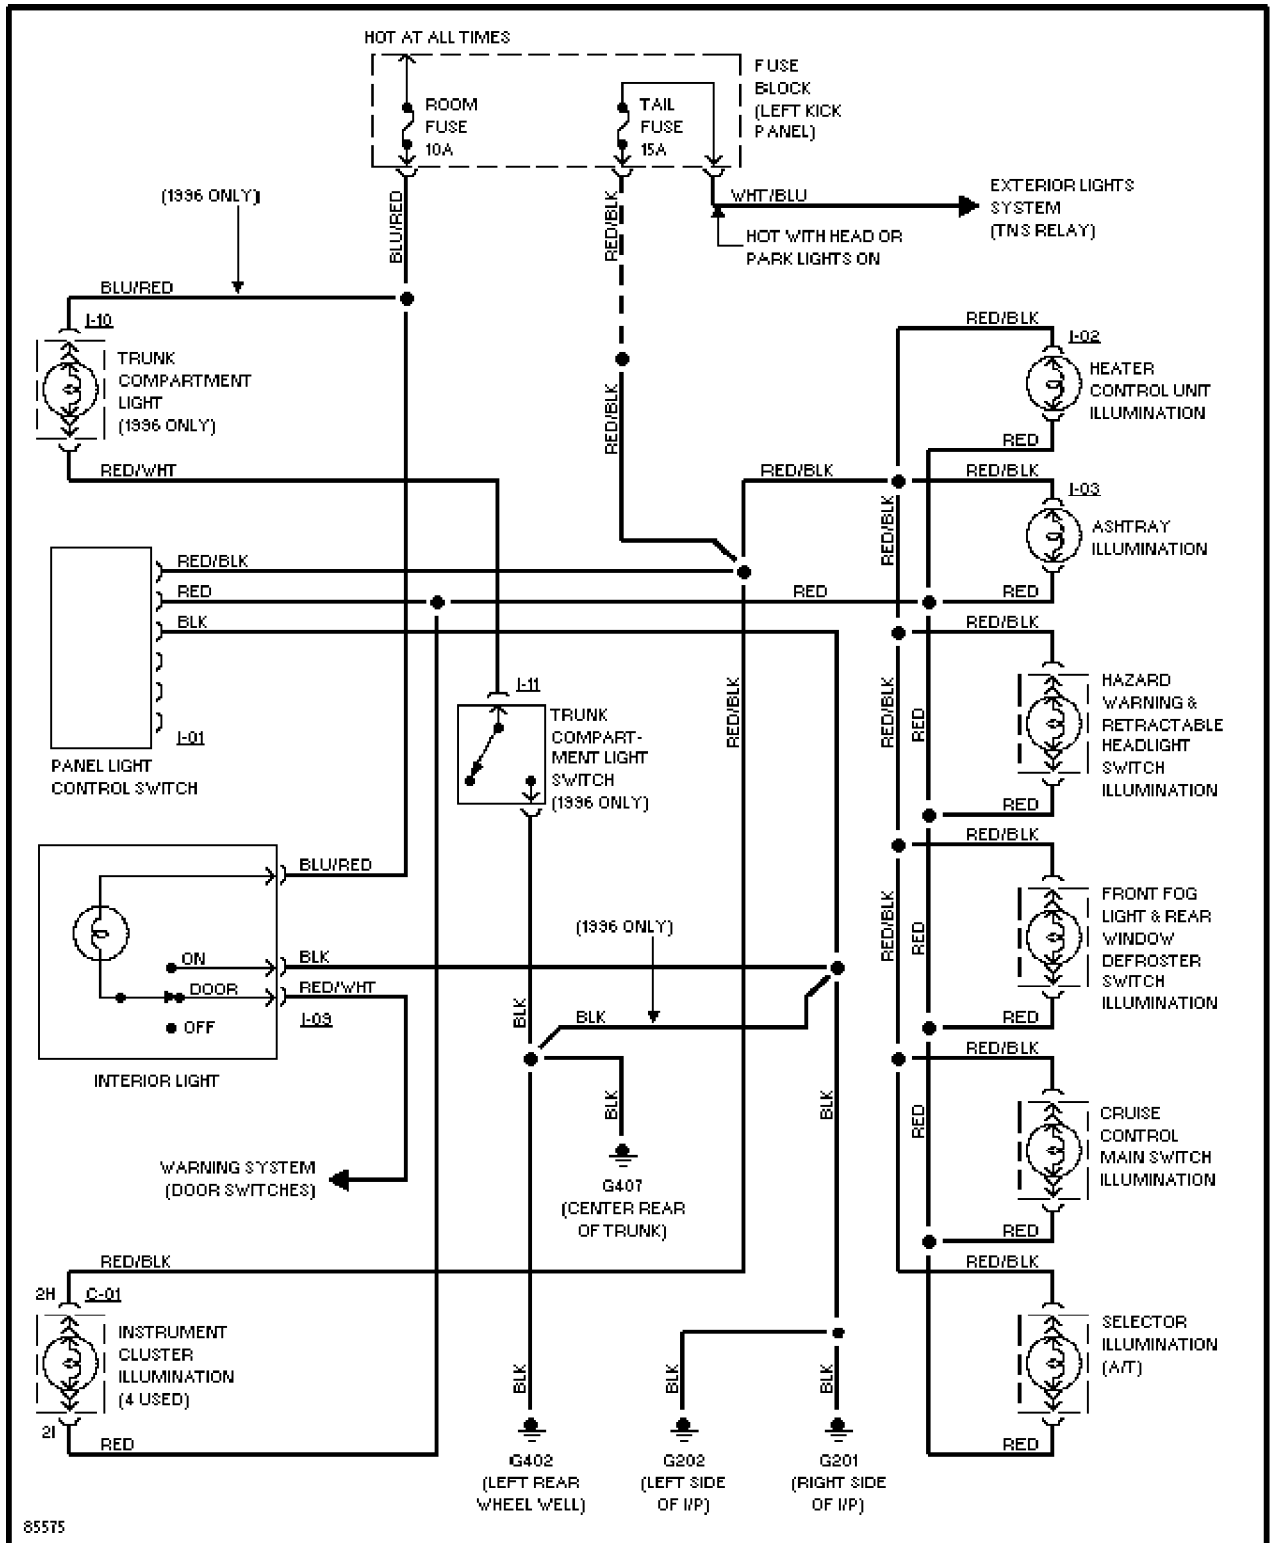

INTERIOR LIGHTS

SYSTEM WIRING DIAGRAMS

Article Text (p. 18)

1996 Mazda Miata

For Yorba Linda Miata

Copyright © 1998 Mitchell Repair Information Company, LLC

Saturday, May 10, 2003 11:30AM

Interior Light Circuit