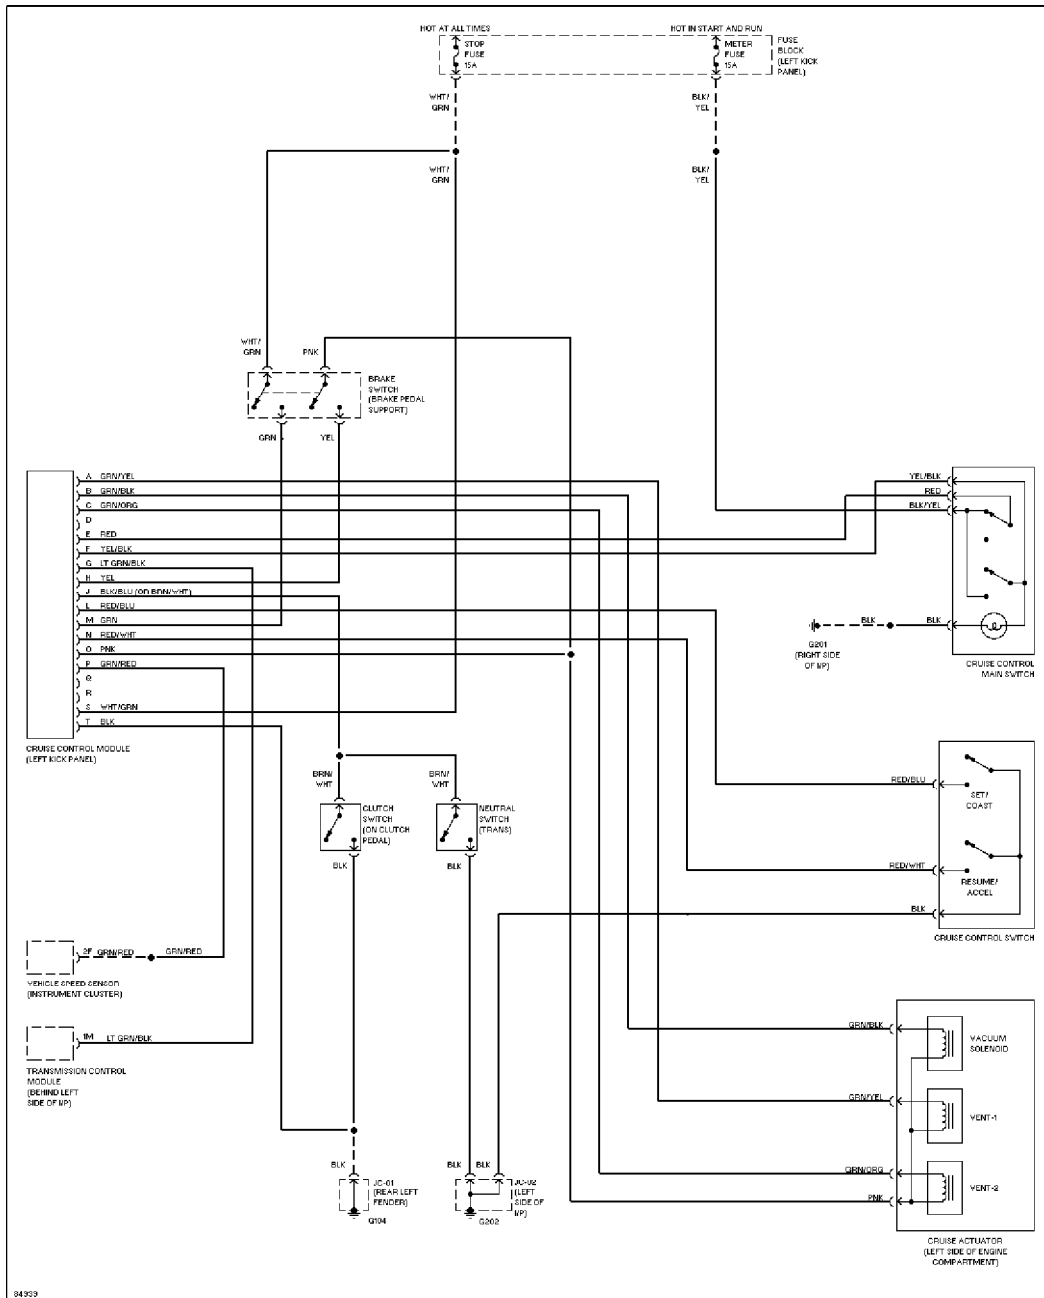

1996 Mazda Miata

For Yorba Linda Miata

Copyright © 1998 Mitchell Repair Information Company, LLC

Saturday, May 10, 2003 11:30AM

CRUISE CONTROL

Cruise Control Circuit

DEFOGGERS

SYSTEM WIRING DIAGRAMS