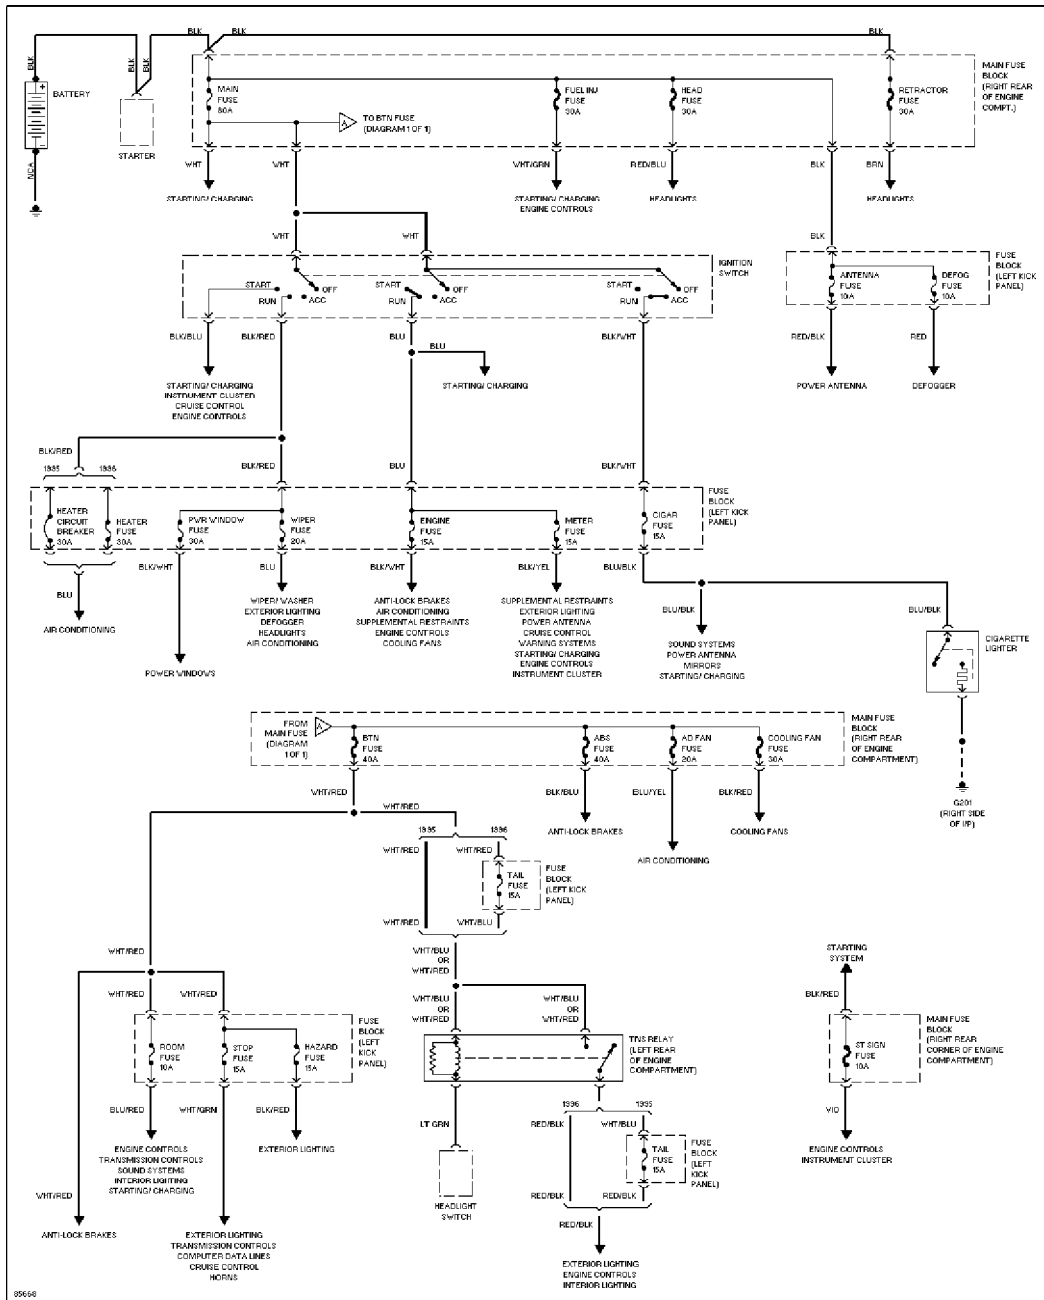

SYSTEM WIRING DIAGRAMS

Article Text (p. 20)

1996 Mazda Miata

For Yorba Linda Miata

Copyright © 1998 Mitchell Repair Information Company, LLC

Saturday, May 10, 2003 11:30AM

POWER DISTRIBUTION

Power Distribution Circuit