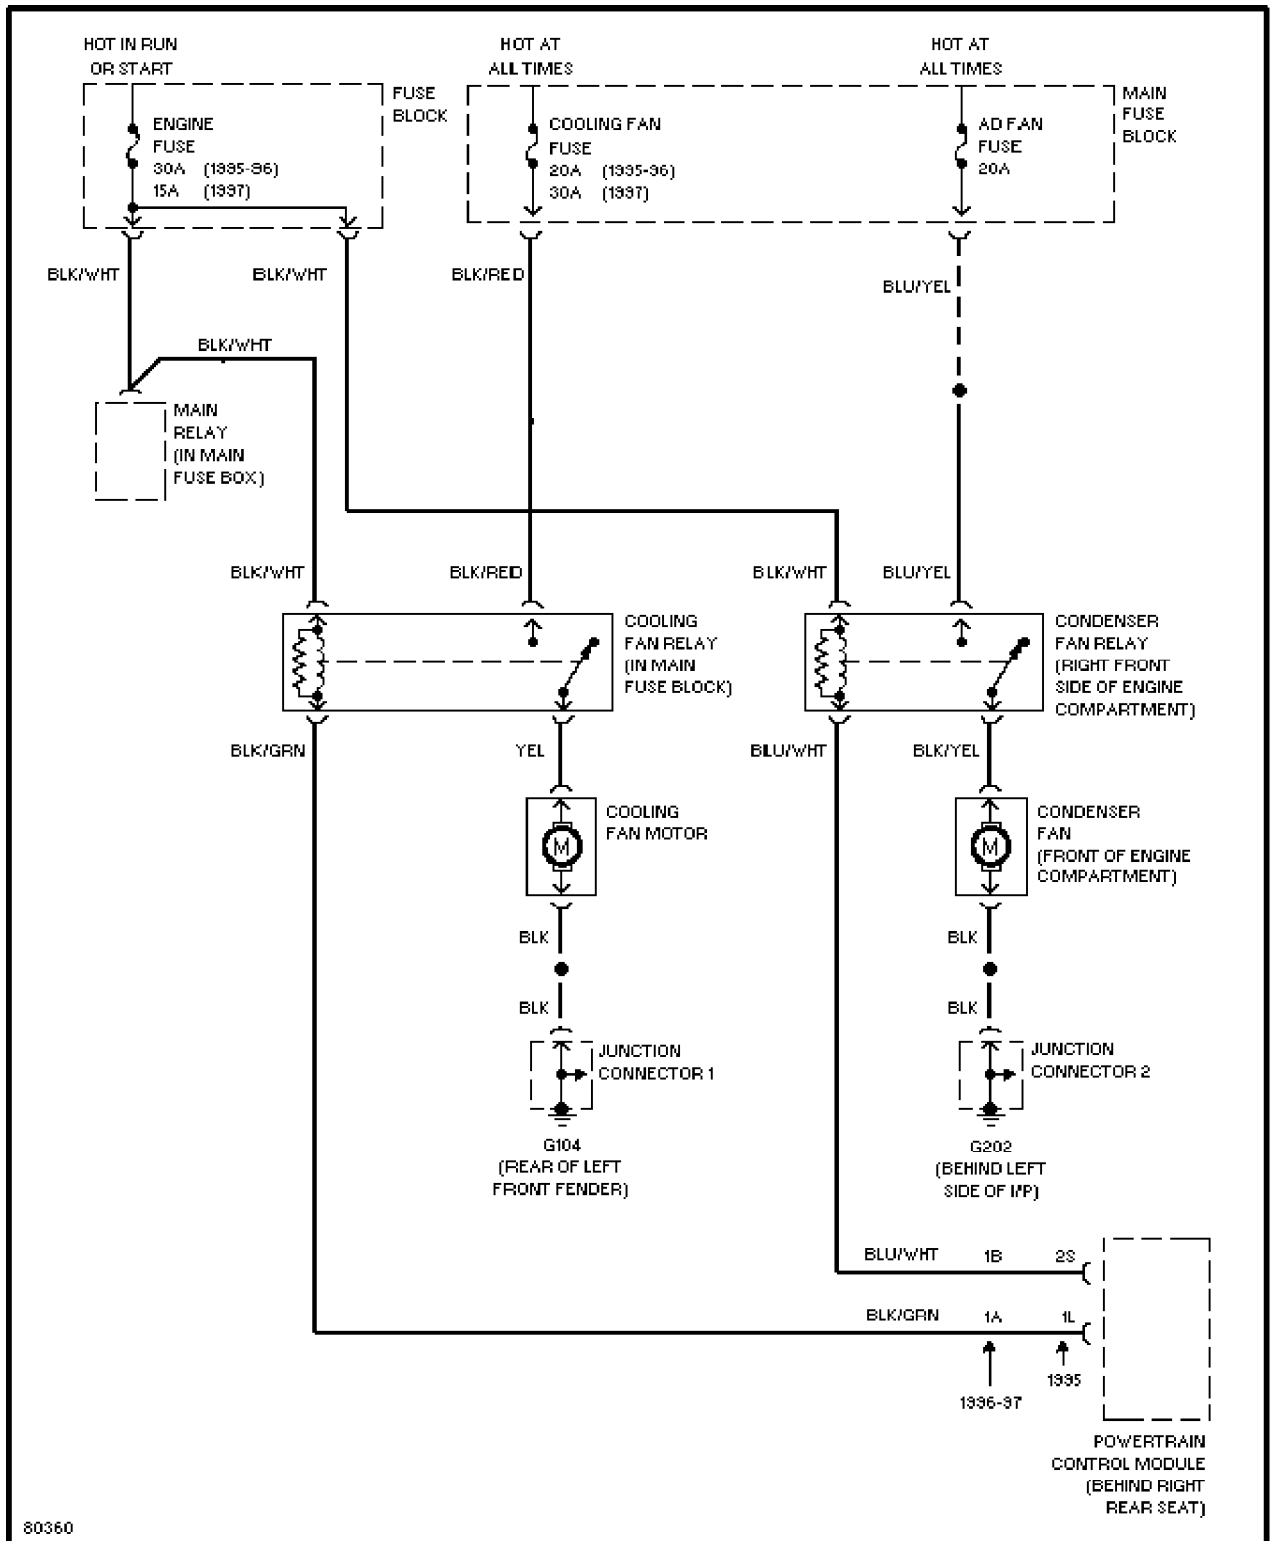

SYSTEM WIRING DIAGRAMS

Article Text (p. 5)

1996 Mazda Miata

For Yorba Linda Miata

Copyright © 1998 Mitchell Repair Information Company, LLC

Saturday, May 10, 2003 11:30AM

Cooling Fan Circuit