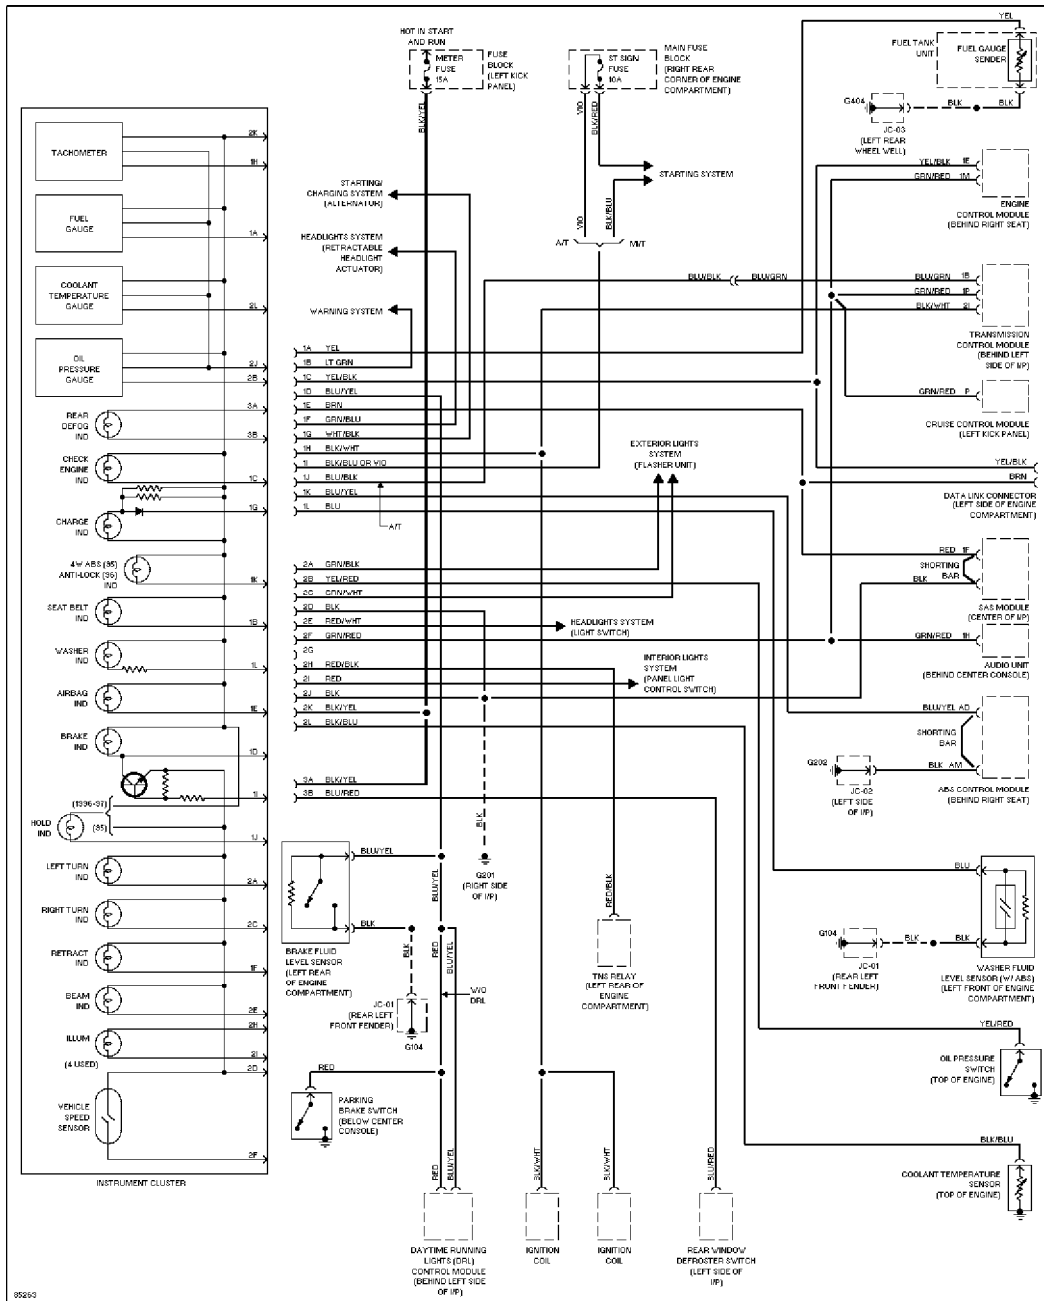

SYSTEM WIRING DIAGRAMS

Article Text (p. 17)

1995 Mazda Miata

For Yorba Linda Miata

Copyright © 1998 Mitchell Repair Information Company, LLC

Saturday, May 10, 2003 11:29AM

Instrument Cluster Circuit

INTERIOR LIGHTS