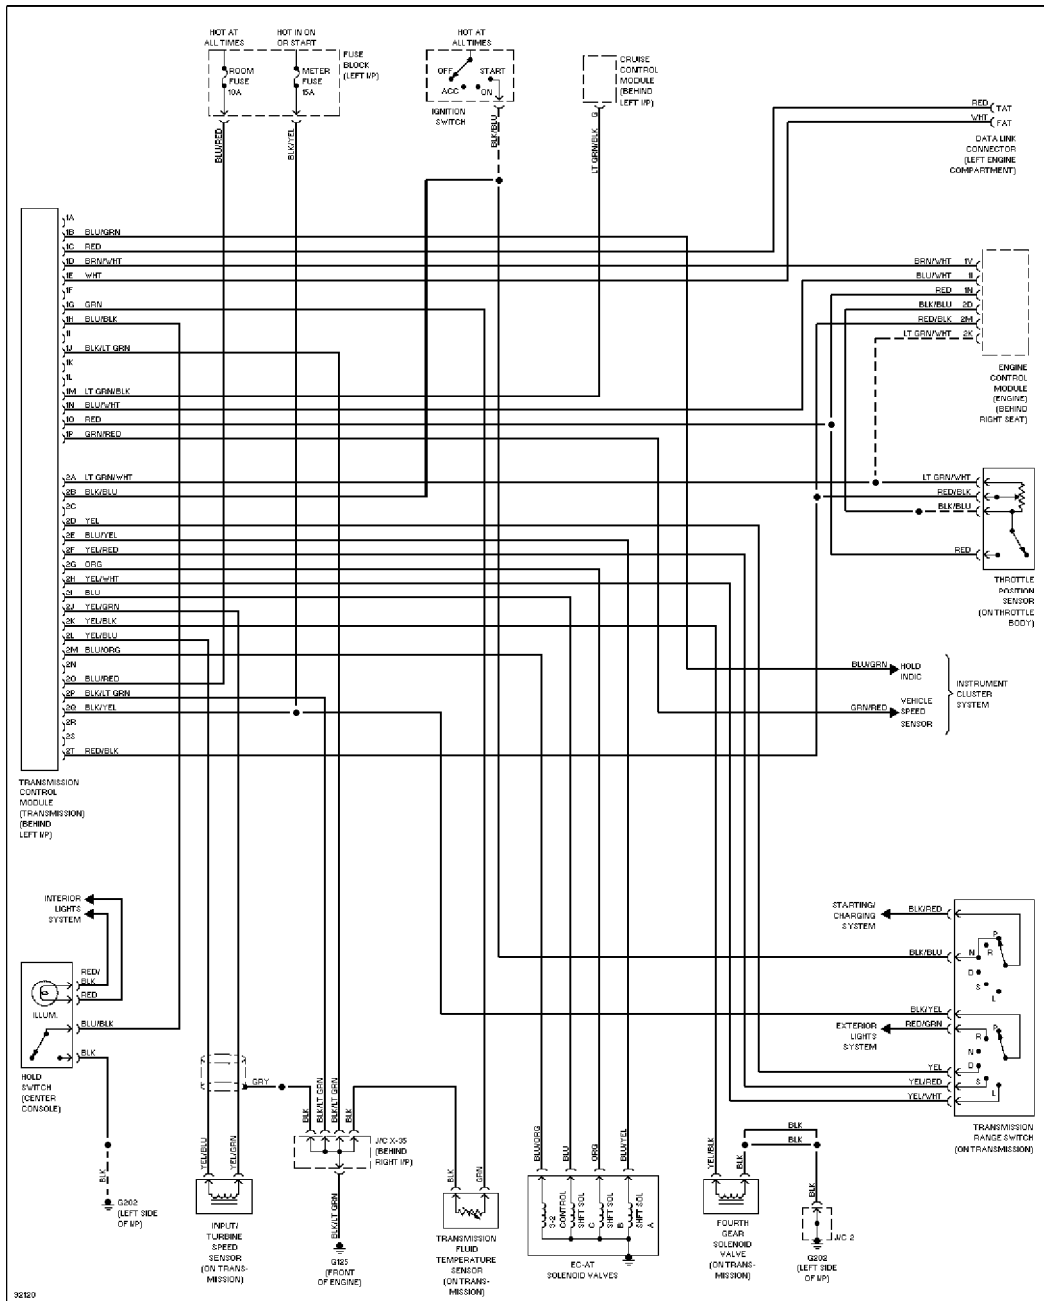

SYSTEM WIRING DIAGRAMS

Article Text (p. 30)

1995 Mazda Miata

For Yorba Linda Miata

Copyright © 1998 Mitchell Repair Information Company, LLC

Saturday, May 10, 2003 11:29AM

Transmission Circuit

WARNING SYSTEMS