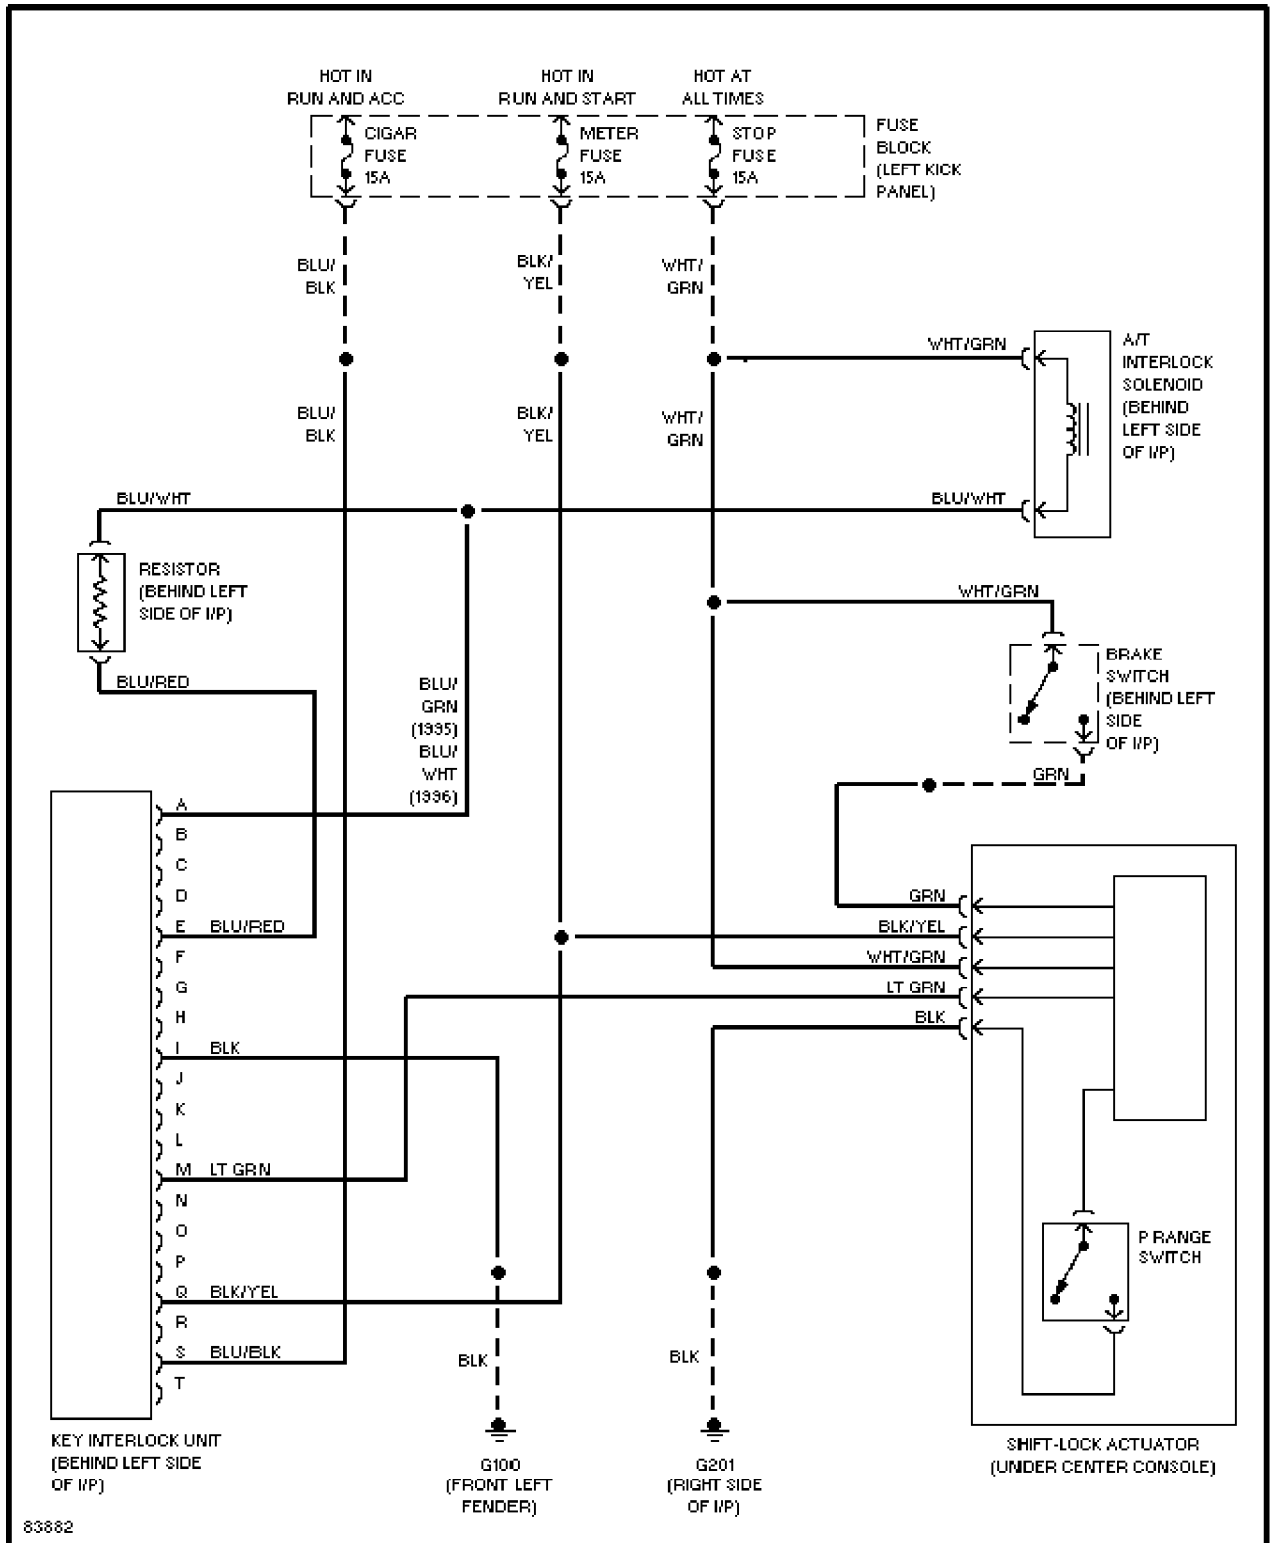

SYSTEM WIRING DIAGRAMS

Article Text (p. 25)

1995 Mazda Miata

For Yorba Linda Miata

Copyright © 1998 Mitchell Repair Information Company, LLC

Saturday, May 10, 2003 11:29AM

Shift Interlock Circuit

STARTING/CHARGING