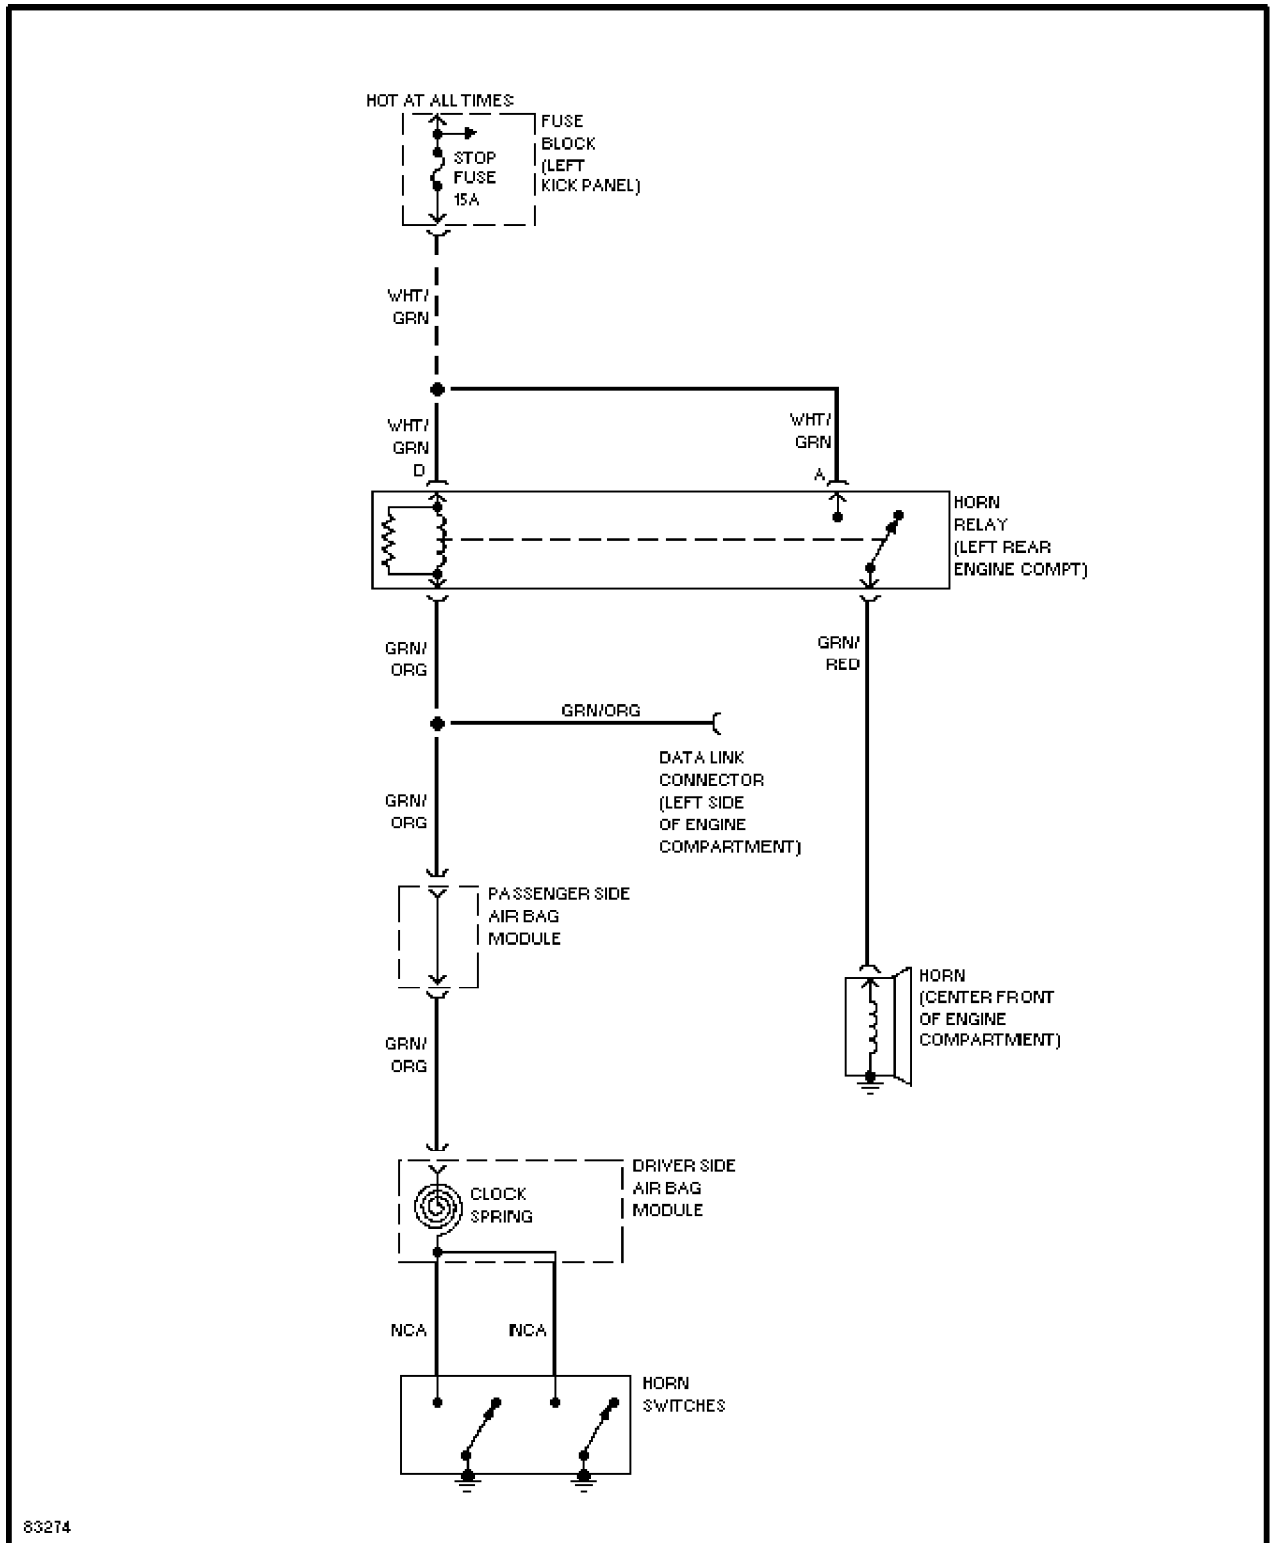

SYSTEM WIRING DIAGRAMS

Article Text (p. 16)

1995 Mazda Miata

For Yorba Linda Miata

Copyright © 1998 Mitchell Repair Information Company, LLC

Saturday, May 10, 2003 11:29AM

83274

Horn Circuit