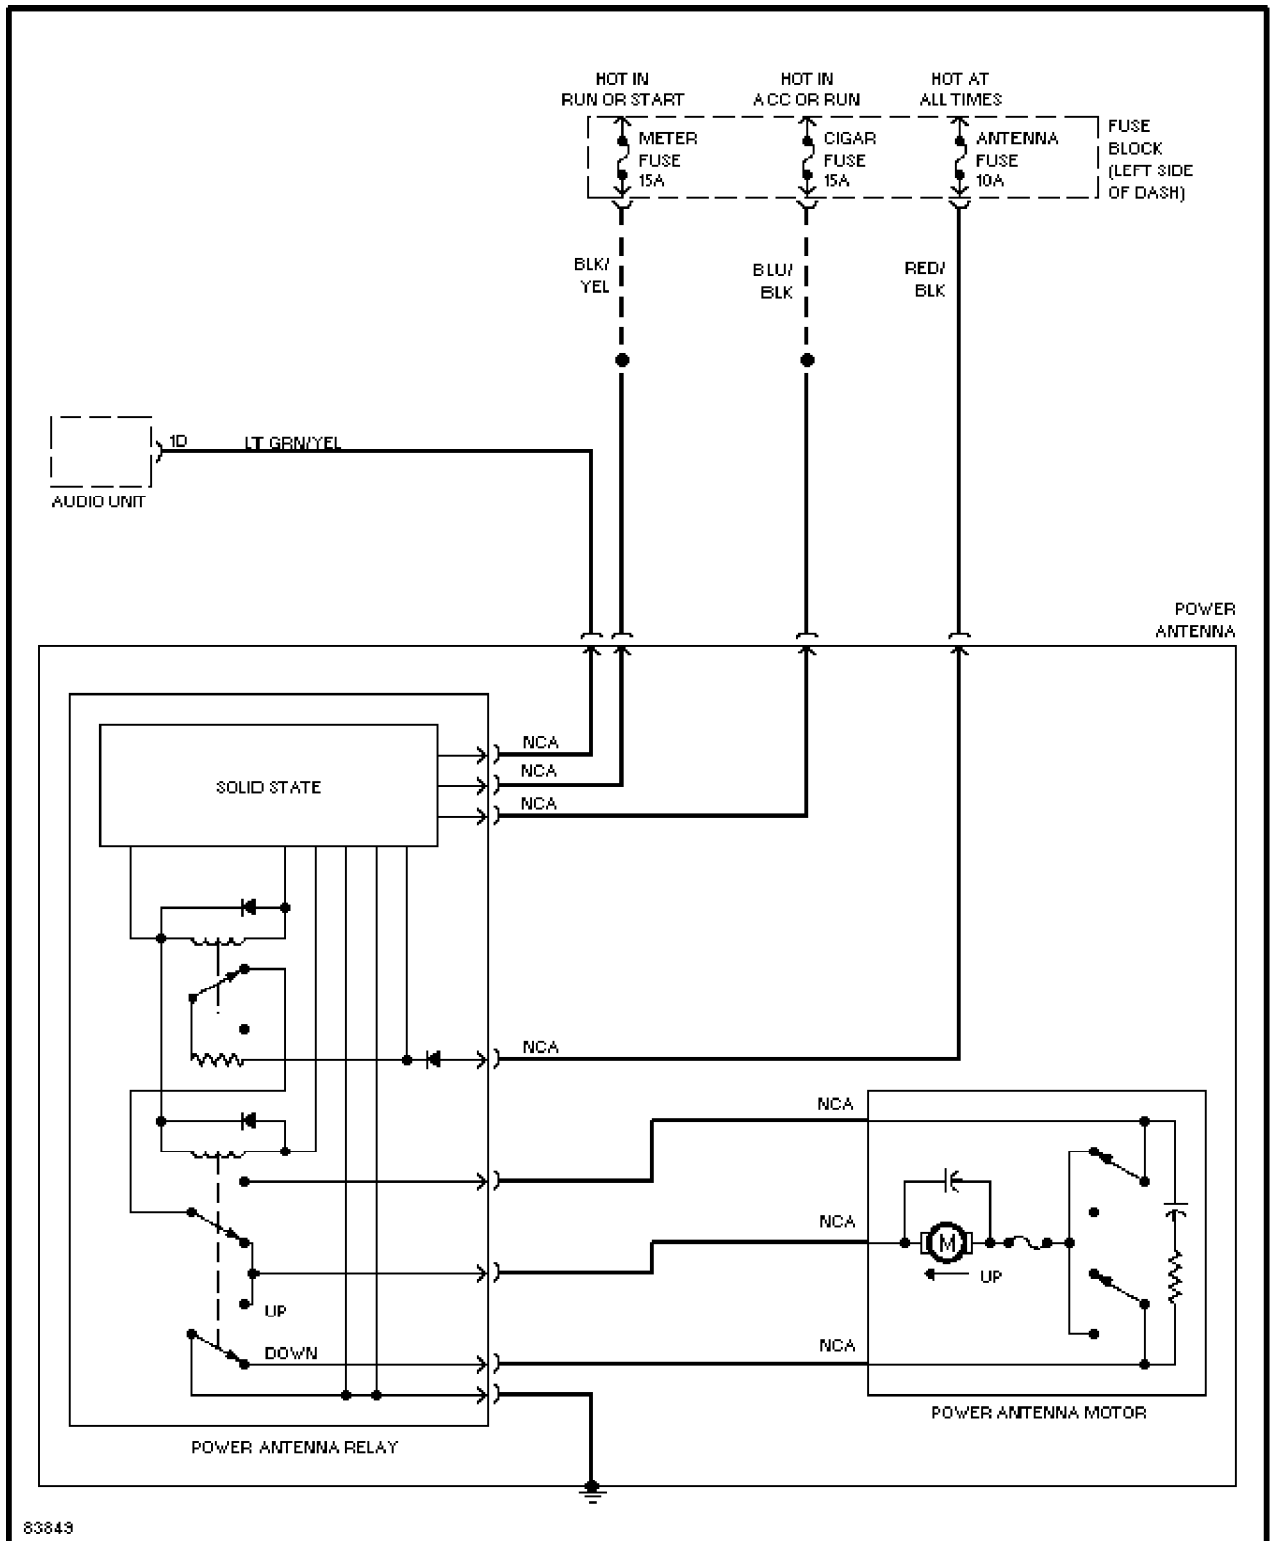

SYSTEM WIRING DIAGRAMS

Article Text (p. 19)

1995 Mazda Miata

For Yorba Linda Miata

Copyright © 1998 Mitchell Repair Information Company, LLC

Saturday, May 10, 2003 11:29AM

Power Antenna Circuit