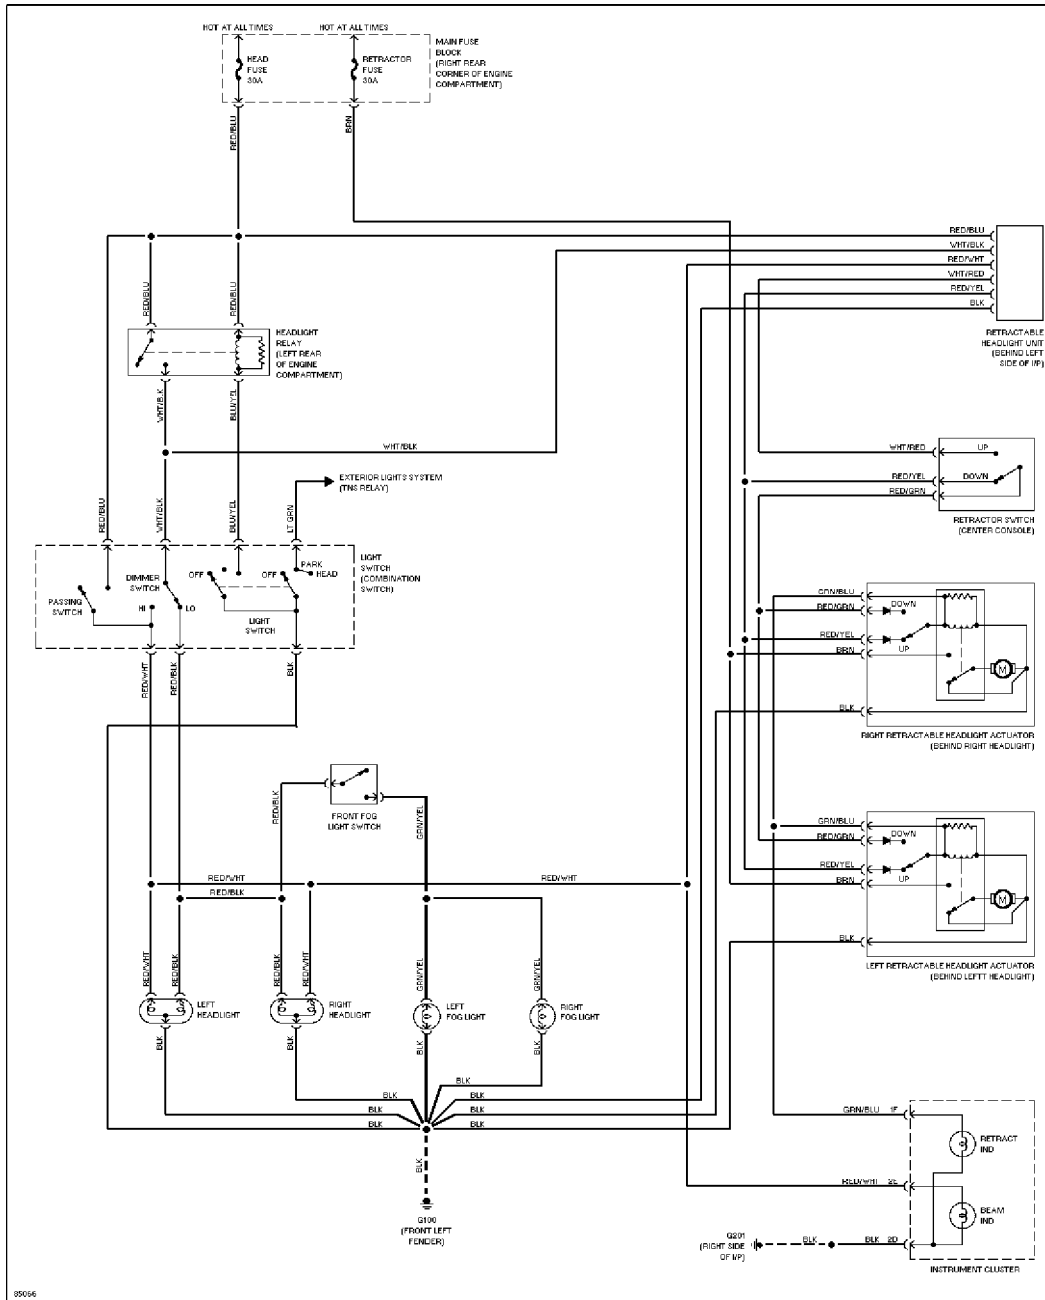

SYSTEM WIRING DIAGRAMS

Article Text (p. 15)

1995 Mazda Miata

For Yorba Linda Miata

Copyright © 1998 Mitchell Repair Information Company, LLC

Saturday, May 10, 2003 11:29AM

Headlight Circuit, W/O DRL

HORN