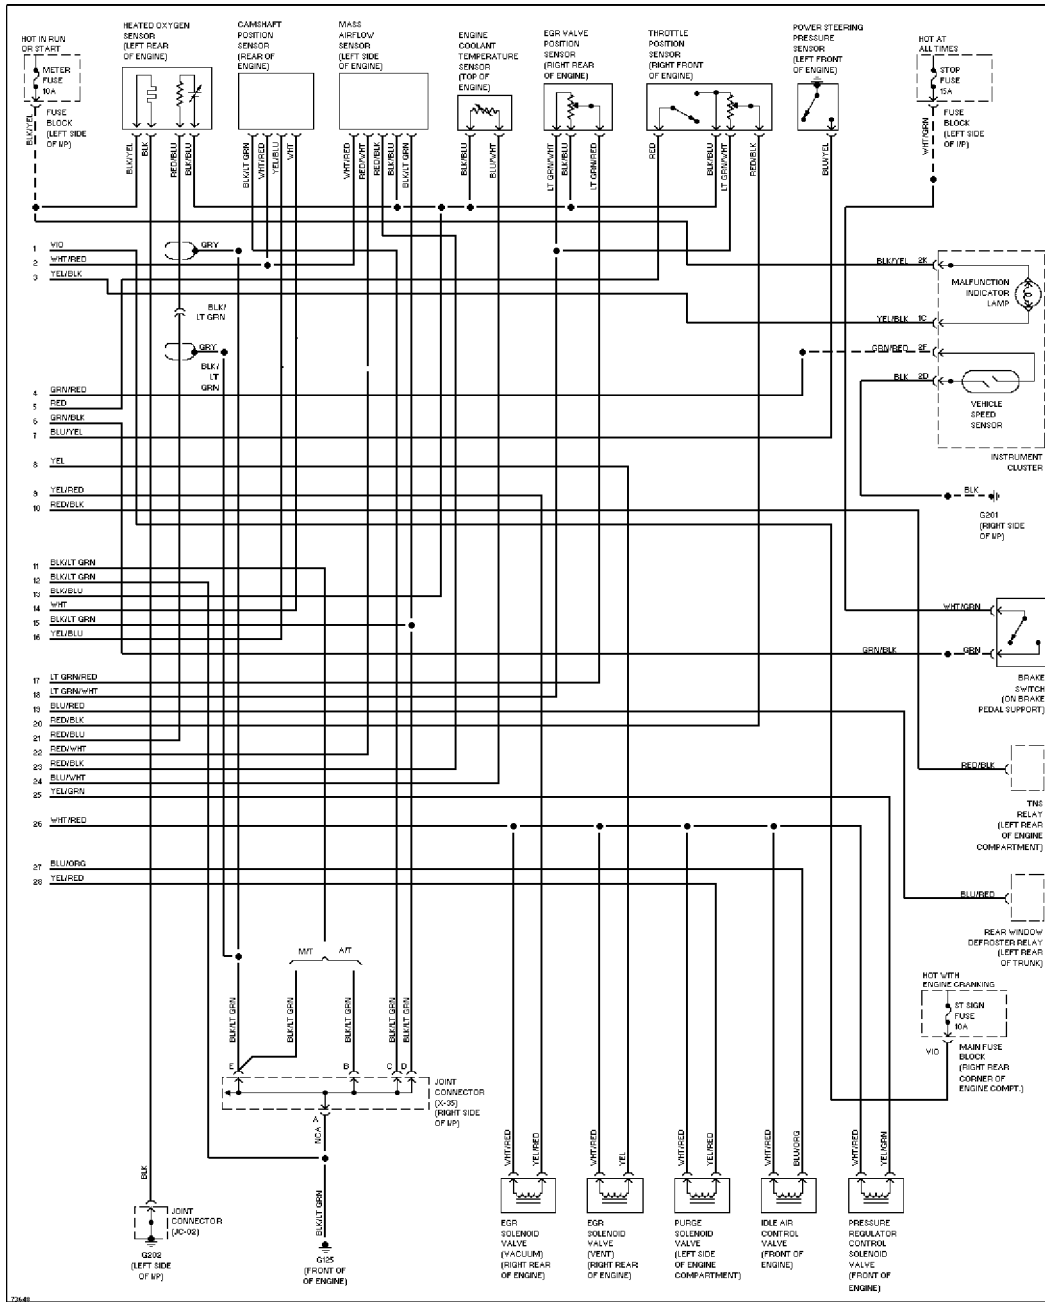

1.8L, Engine Performance Circuits (1 of 2)

SYSTEM WIRING DIAGRAMS

Article Text (p. 9)

1995 Mazda Miata

For Yorba Linda Miata

Copyright © 1998 Mitchell Repair Information Company, LLC

Saturday, May 10, 2003 11:29AM