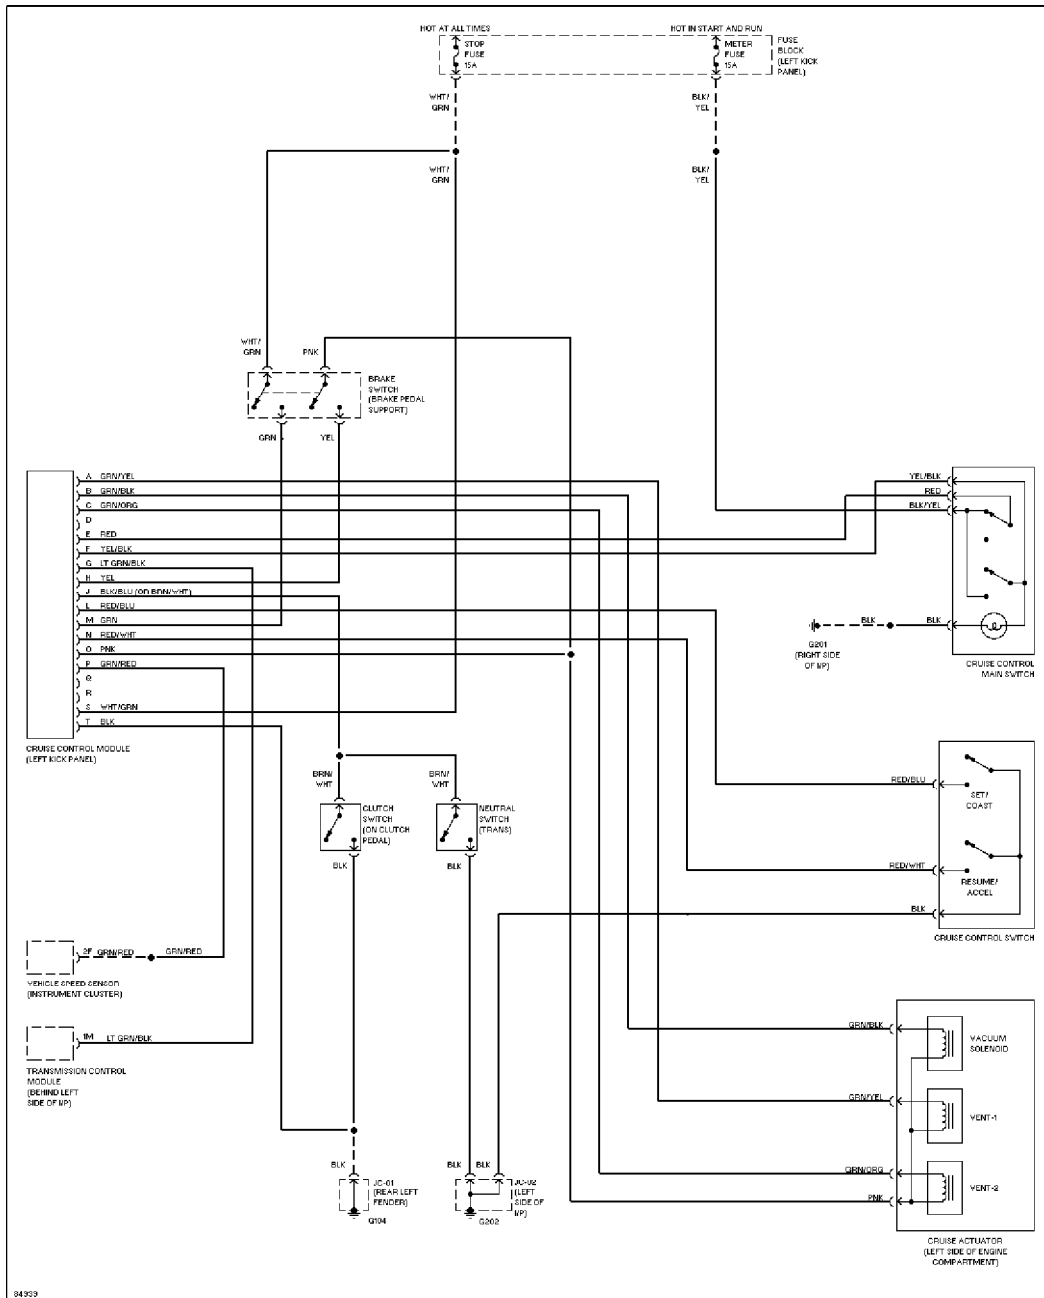

SYSTEM WIRING DIAGRAMS

Article Text (p. 6)

1995 Mazda Miata

For Yorba Linda Miata

Copyright © 1998 Mitchell Repair Information Company, LLC

Saturday, May 10, 2003 11:29AM

CRUISE CONTROL

Cruise Control Circuit