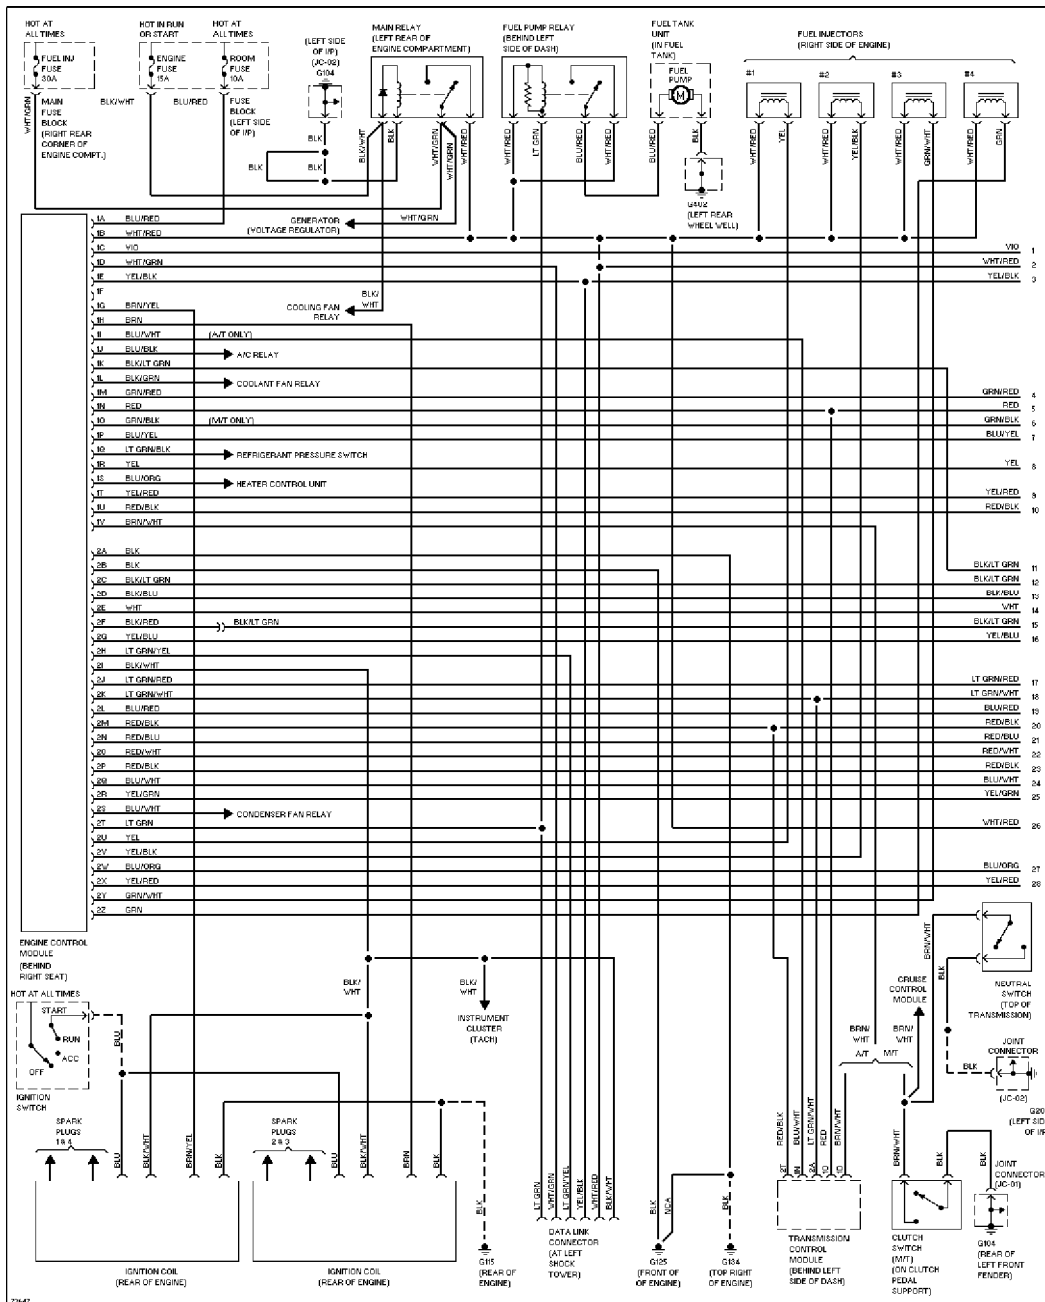

ENGINE PERFORMANCE

1.8L

SYSTEM WIRING DIAGRAMS

Article Text (p. 8)

1995 Mazda Miata

For Yorba Linda Miata

Copyright © 1998 Mitchell Repair Information Company, LLC

Saturday, May 10, 2003 11:29AM