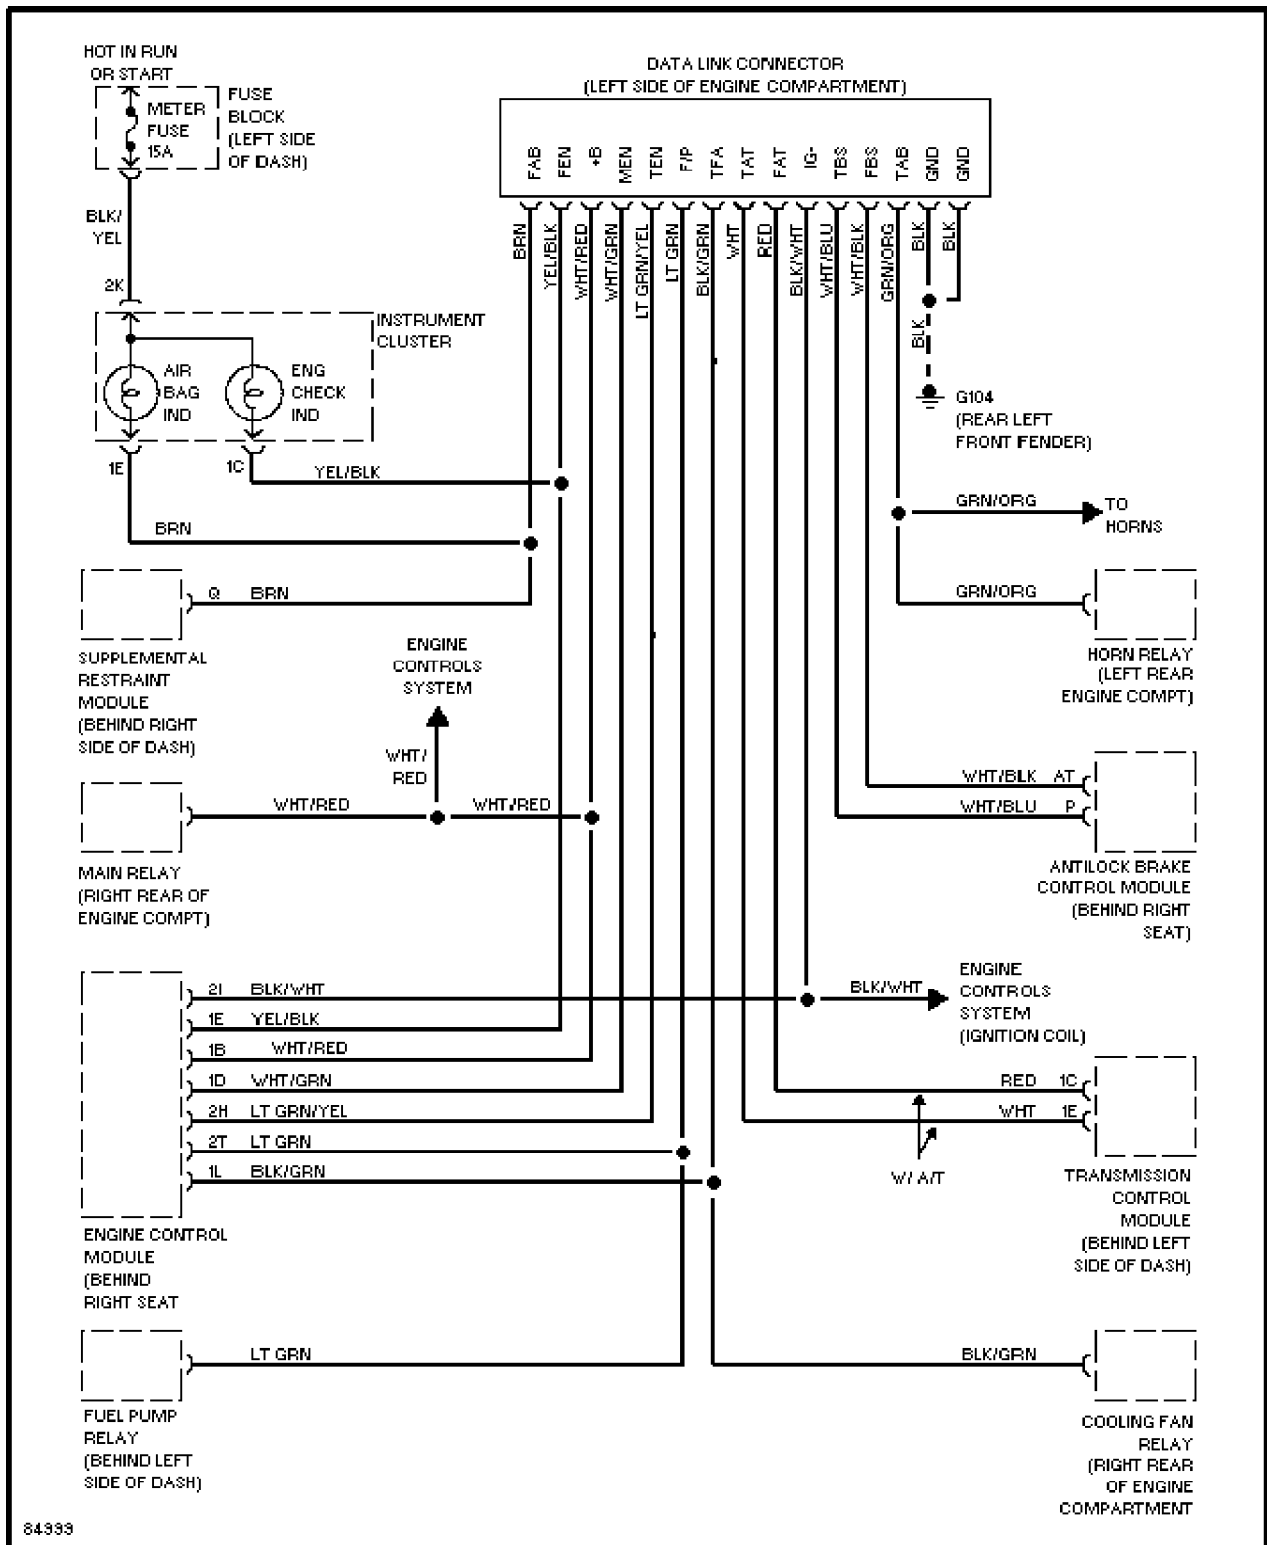

COMPUTER DATA LINES

SYSTEM WIRING DIAGRAMS

Article Text (p. 4)

1995 Mazda Miata

For Yorba Linda Miata

Copyright © 1998 Mitchell Repair Information Company, LLC

Saturday, May 10, 2003 11:29AM

Data Link Connector Circuit