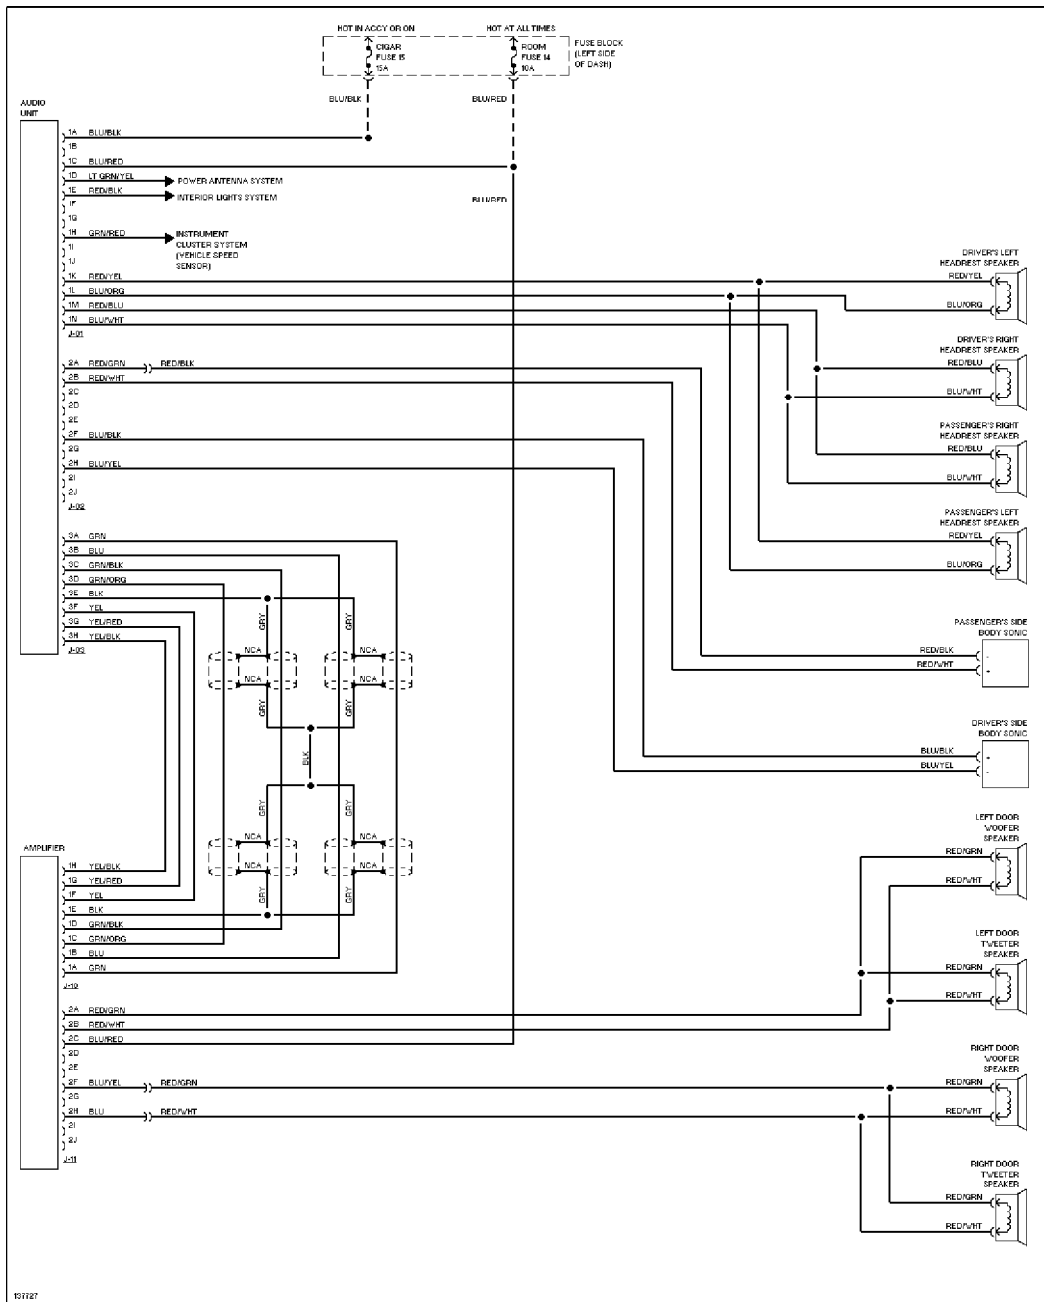

SYSTEM WIRING DIAGRAMS

Article Text (p. 24)

1995 Mazda Miata

For Yorba Linda Miata

Copyright © 1998 Mitchell Repair Information Company, LLC

Saturday, May 10, 2003 11:29AM

Premium Sound Radio Circuit

SHIFT INTERLOCKS