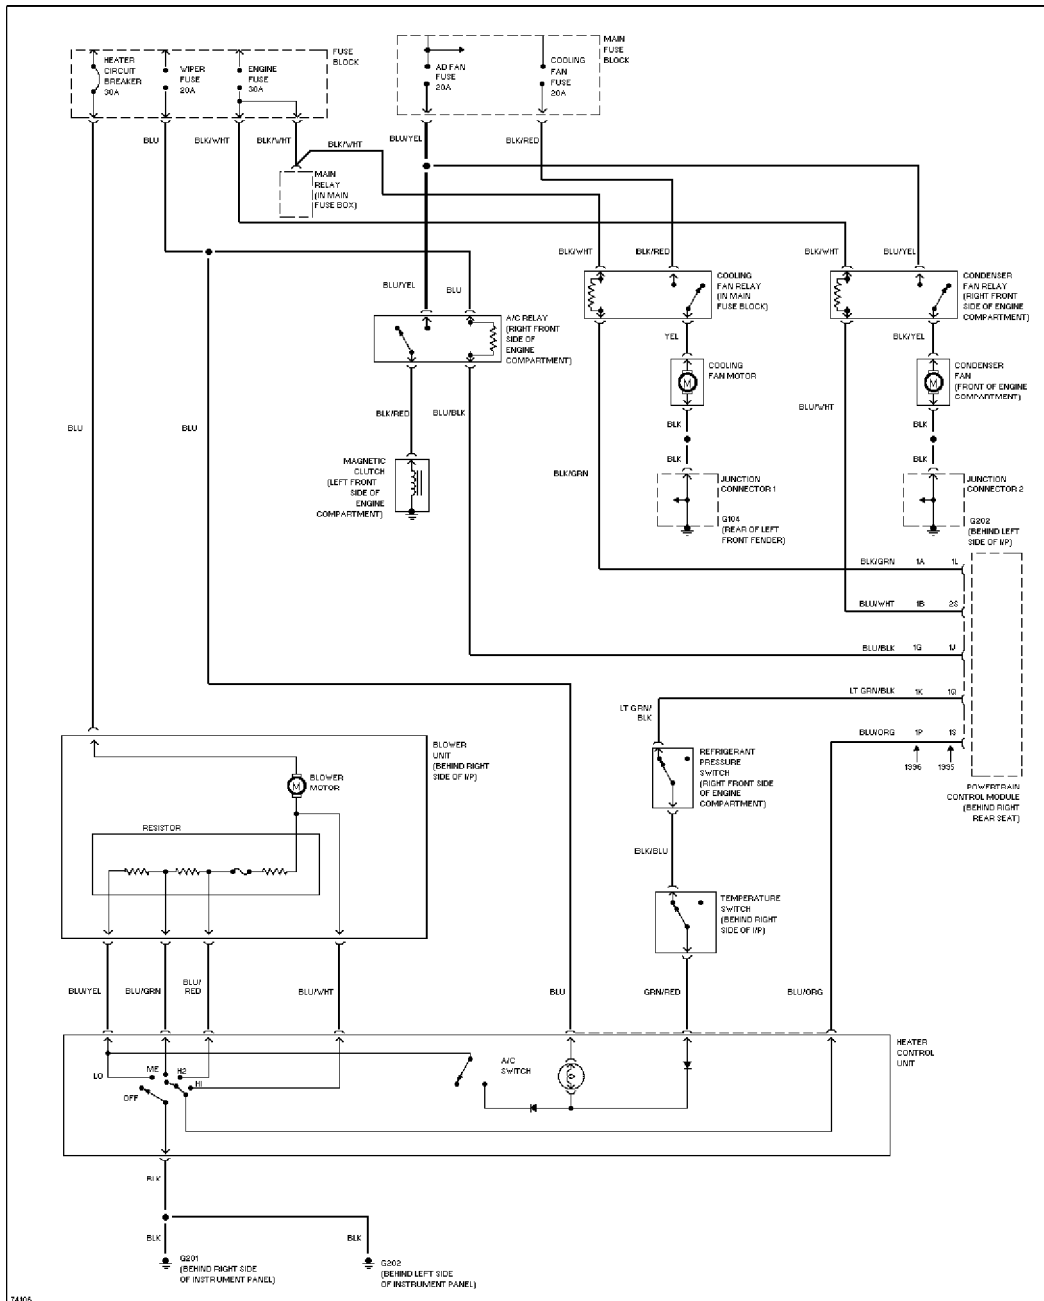

SYSTEM WIRING DIAGRAMS

Article Text

1995 Mazda Miata

For Yorba Linda Miata

Copyright © 1998 Mitchell Repair Information Company, LLC

Saturday, May 10, 2003 11:29AM

ARTICLE BEGINNING

1995 System Wiring Diagrams
Mazda - Miata

AIR CONDITIONING

A/C Circuit