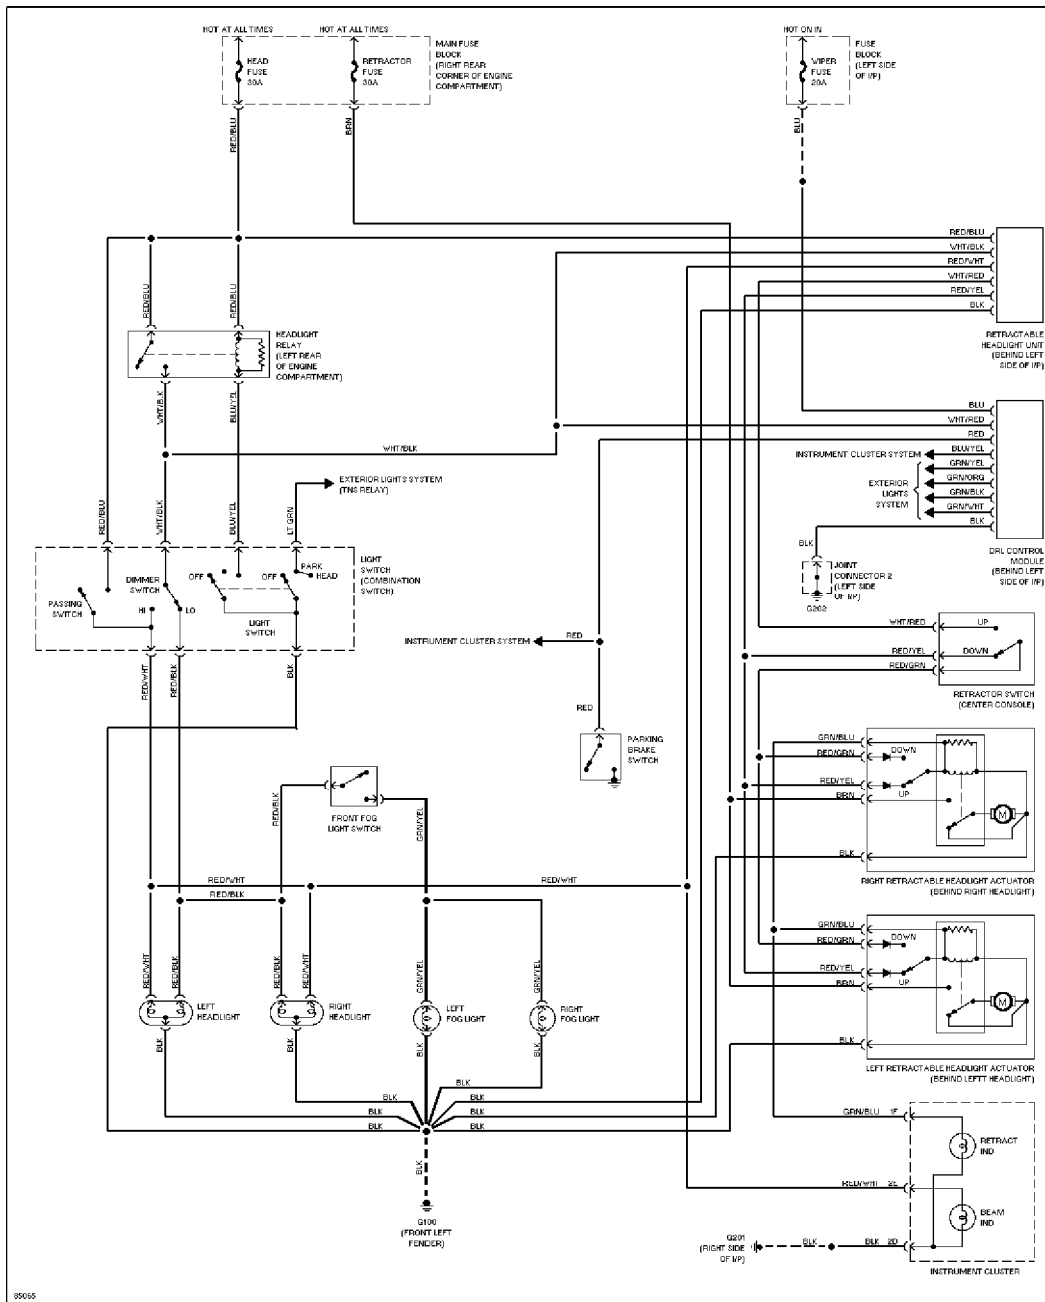

SYSTEM WIRING DIAGRAMS

Article Text (p. 14)

1995 Mazda Miata

For Yorba Linda Miata

Copyright © 1998 Mitchell Repair Information Company, LLC

Saturday, May 10, 2003 11:29AM

Headlight Circuit, W/ DRL

SYSTEM WIRING DIAGRAMS