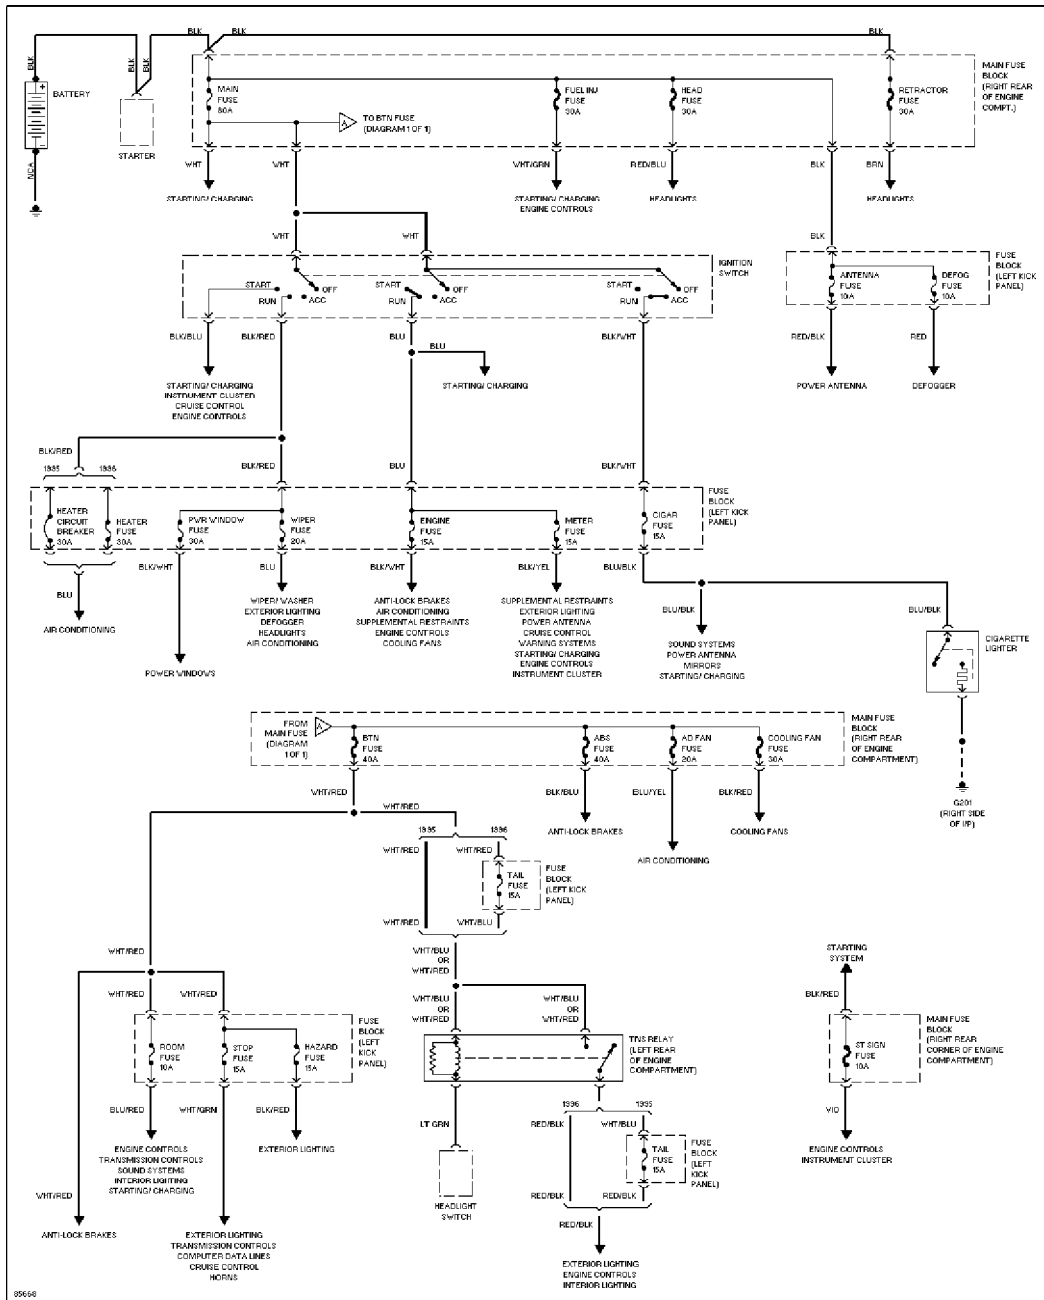

SYSTEM WIRING DIAGRAMS

Article Text (p. 20)

1995 Mazda Miata

For Yorba Linda Miata

Copyright © 1998 Mitchell Repair Information Company, LLC

Saturday, May 10, 2003 11:29AM

POWER DISTRIBUTION

Power Distribution Circuit

POWER MIRRORS