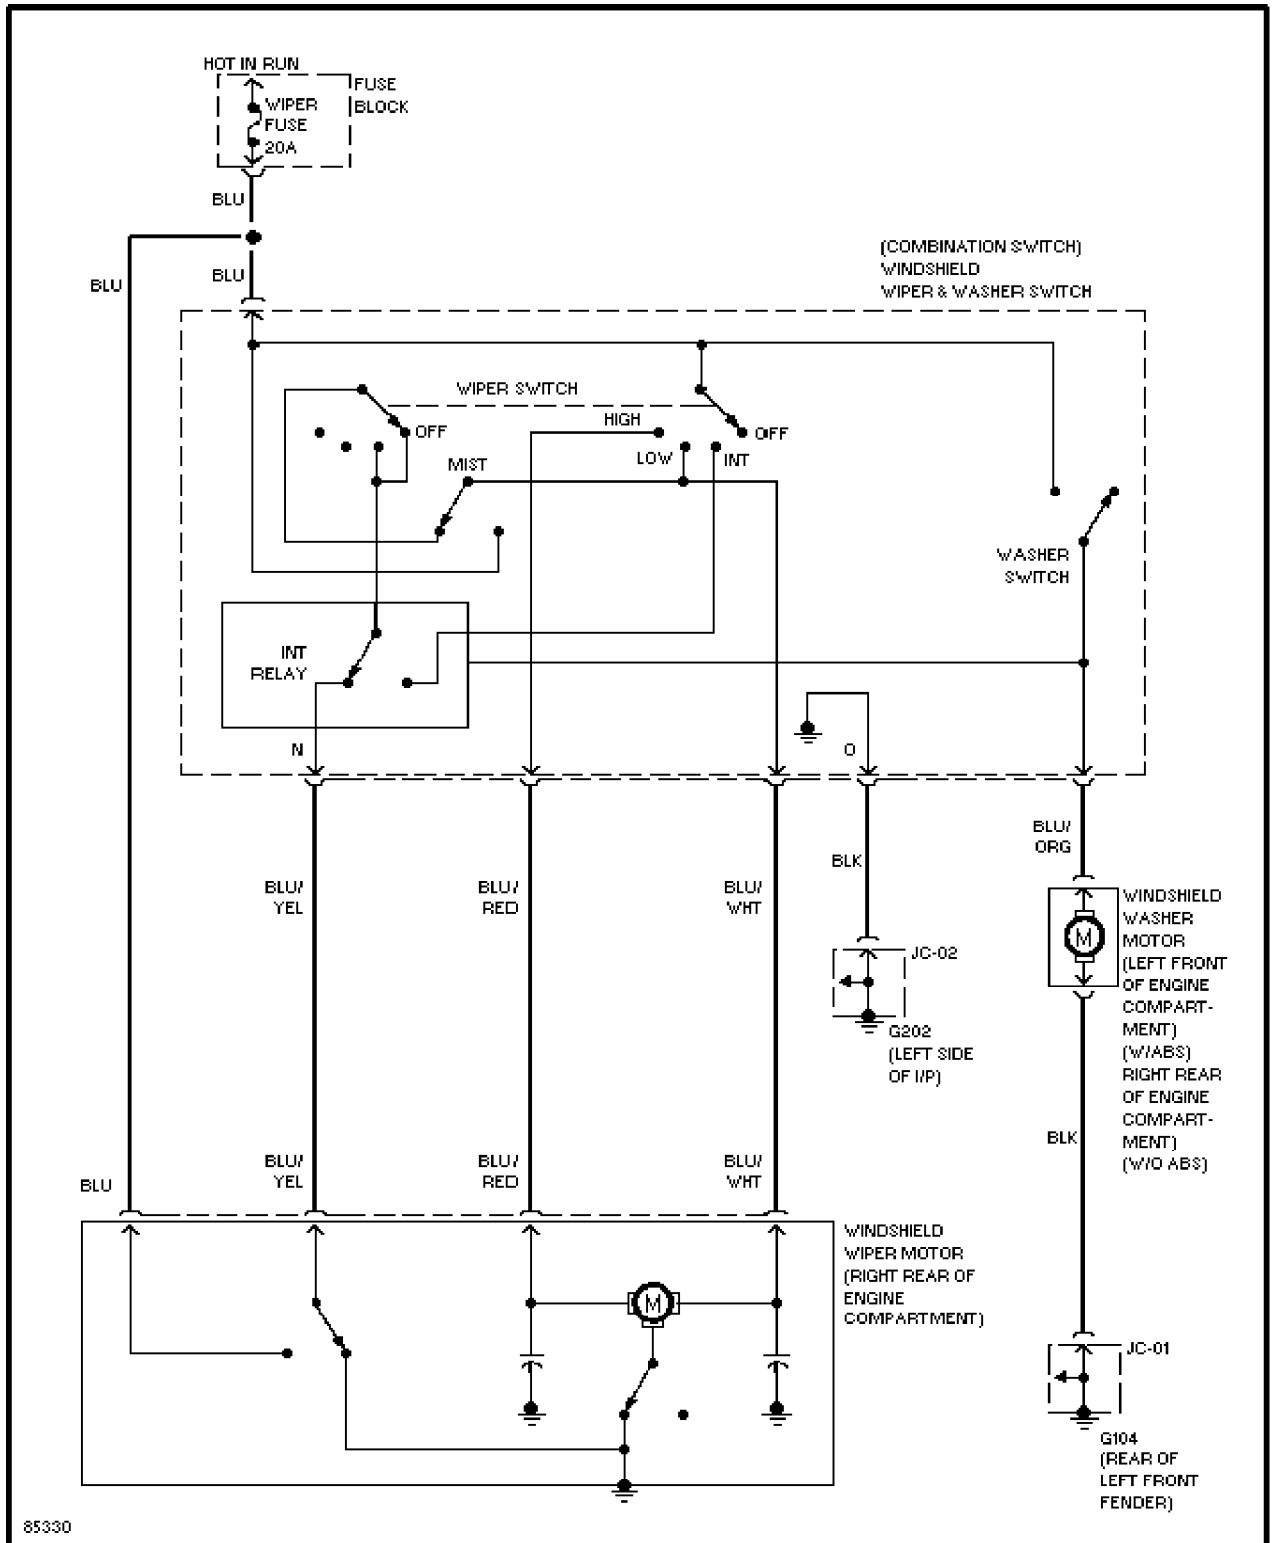

SYSTEM WIRING DIAGRAMS

Article Text (p. 32)

1995 Mazda Miata

For Yorba Linda Miata

Copyright © 1998 Mitchell Repair Information Company, LLC

Saturday, May 10, 2003 11:29AM

Wiper/Washer Circuit

END OF ARTICLE