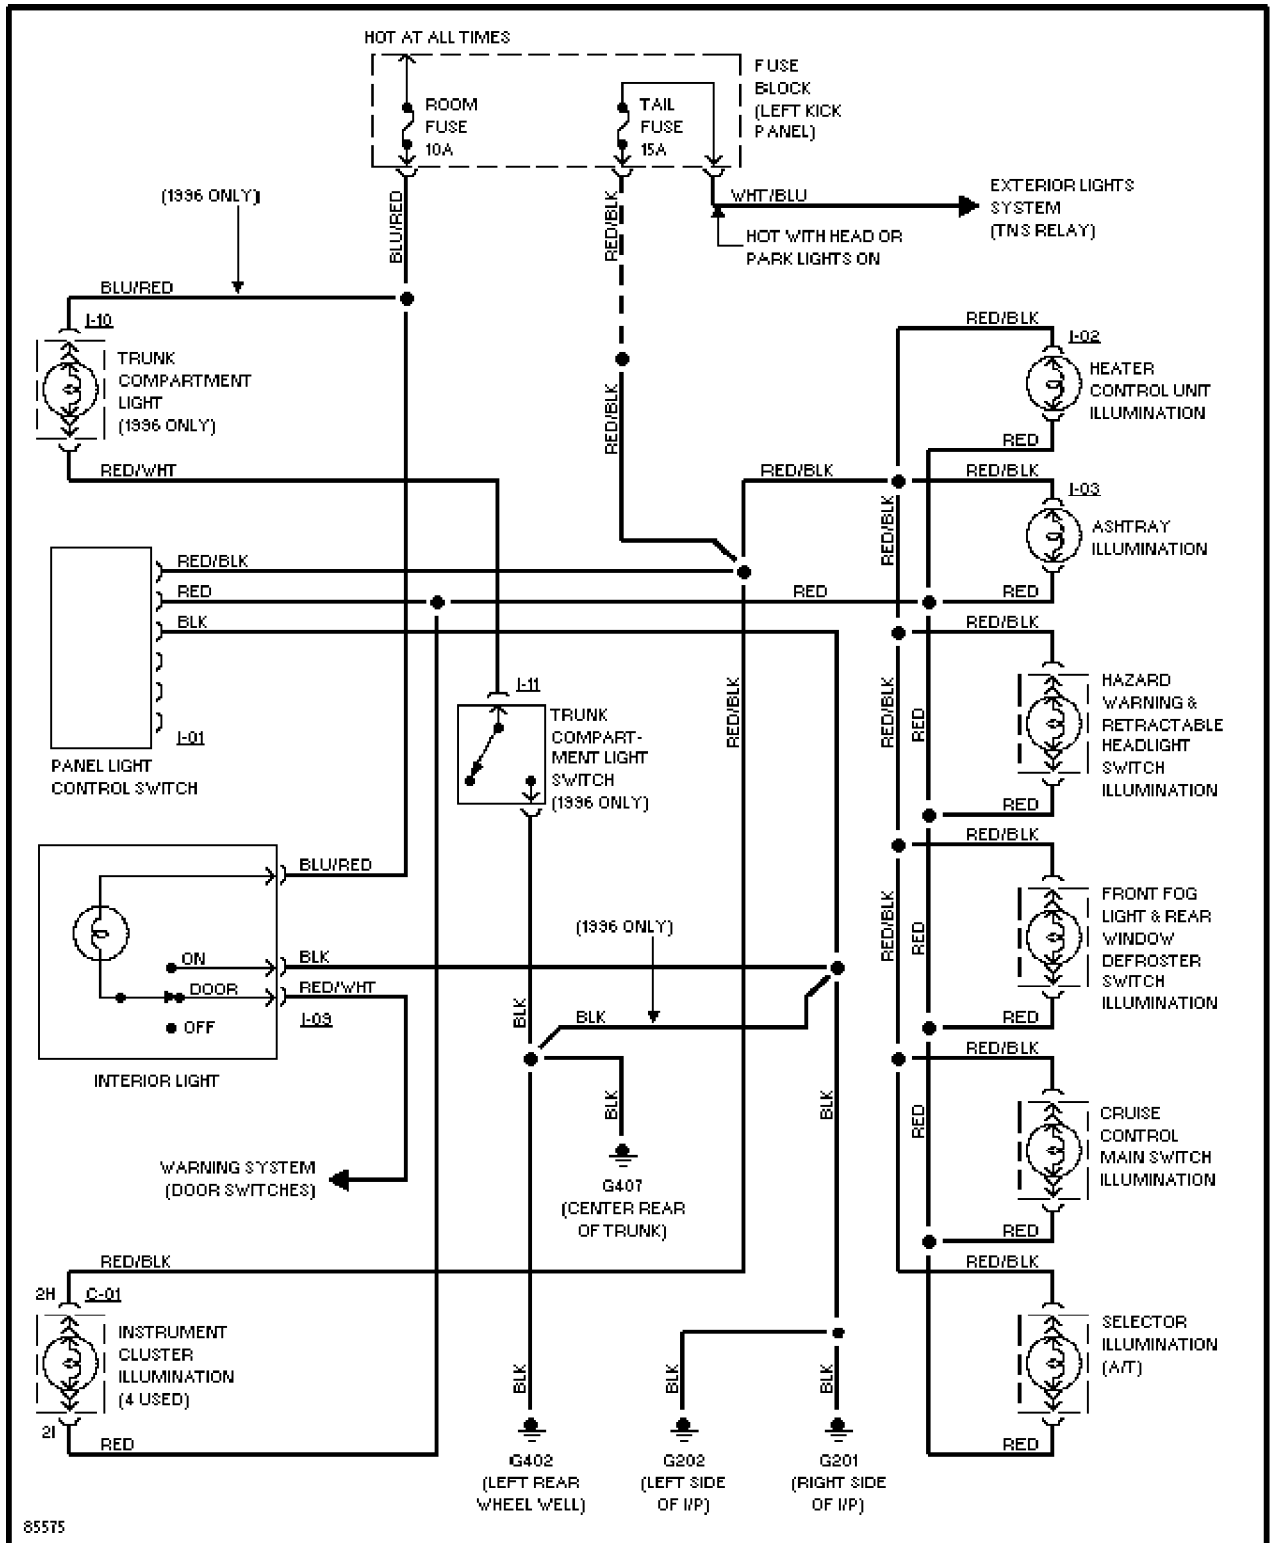

SYSTEM WIRING DIAGRAMS

Article Text (p. 18)

1995 Mazda Miata

For Yorba Linda Miata

Copyright © 1998 Mitchell Repair Information Company, LLC

Saturday, May 10, 2003 11:29AM

Interior Light Circuit

POWER ANTENNA