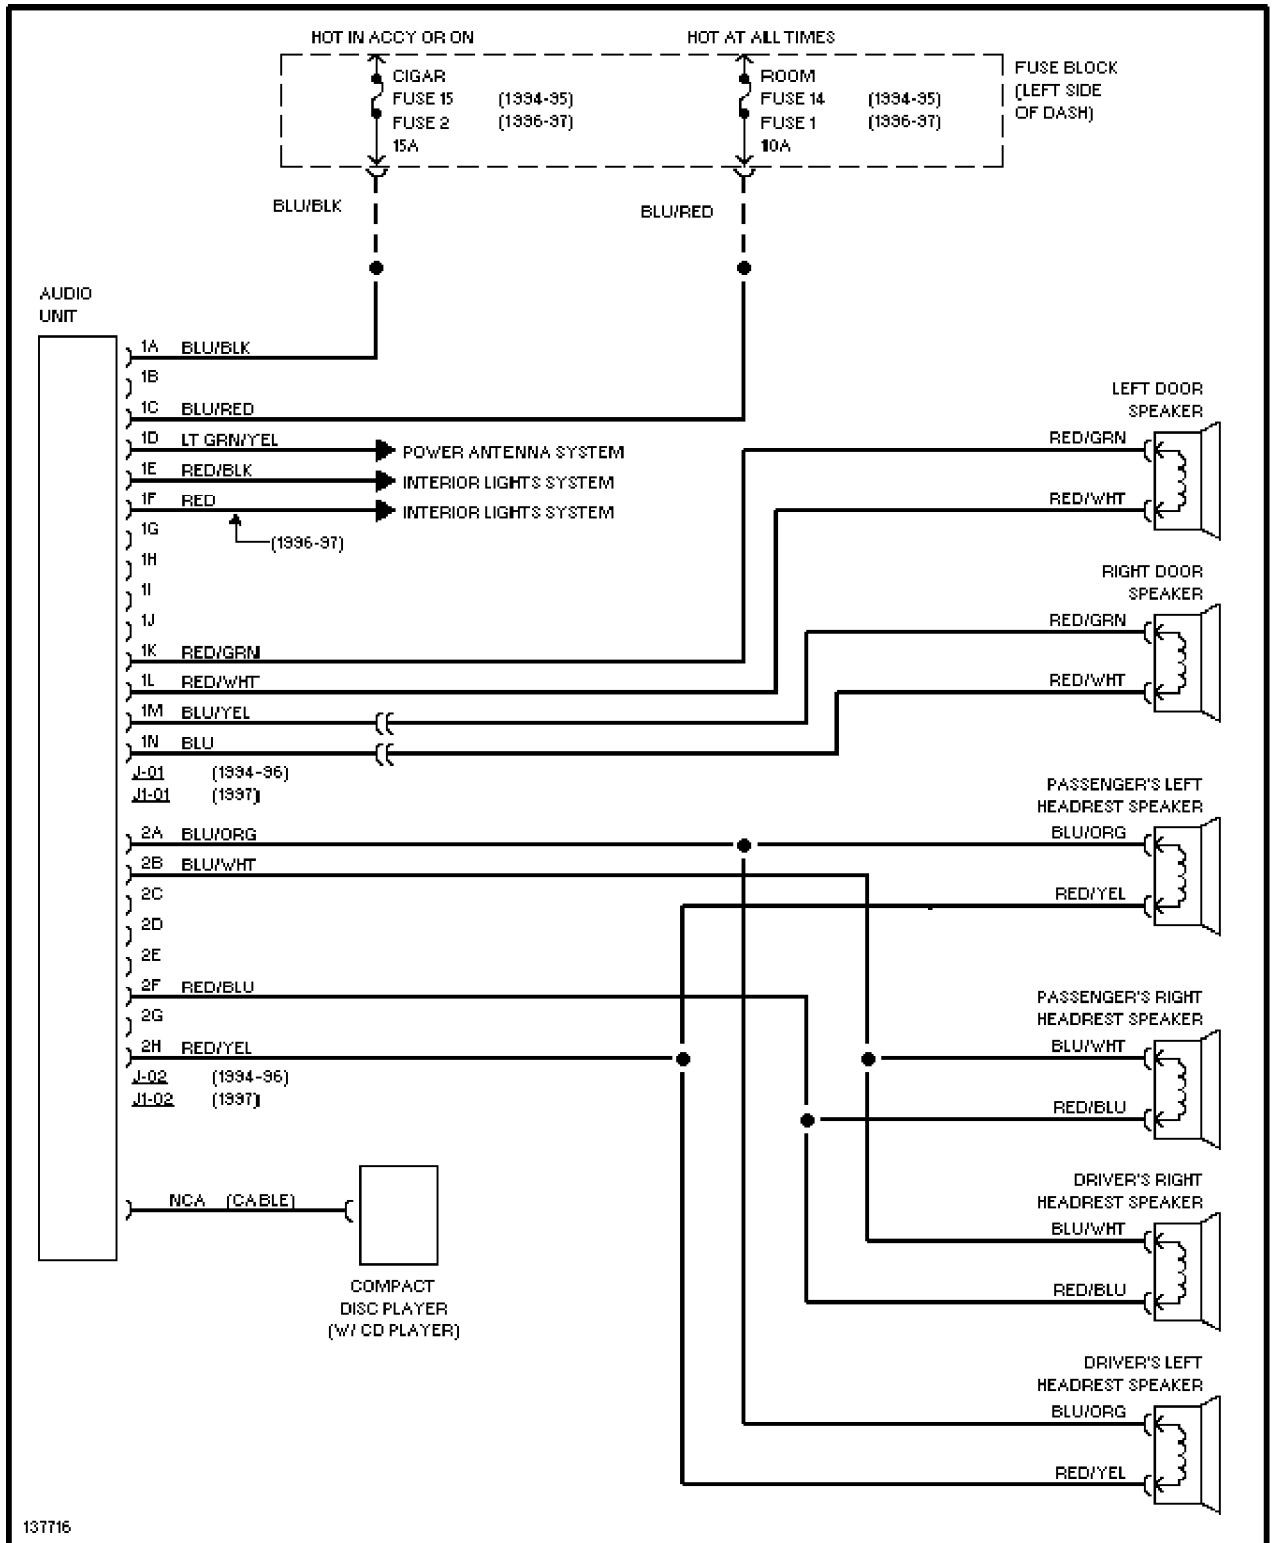

SYSTEM WIRING DIAGRAMS

Article Text (p. 23)

1995 Mazda Miata

For Yorba Linda Miata

Copyright © 1998 Mitchell Repair Information Company, LLC

Saturday, May 10, 2003 11:29AM

137716

Base Radio