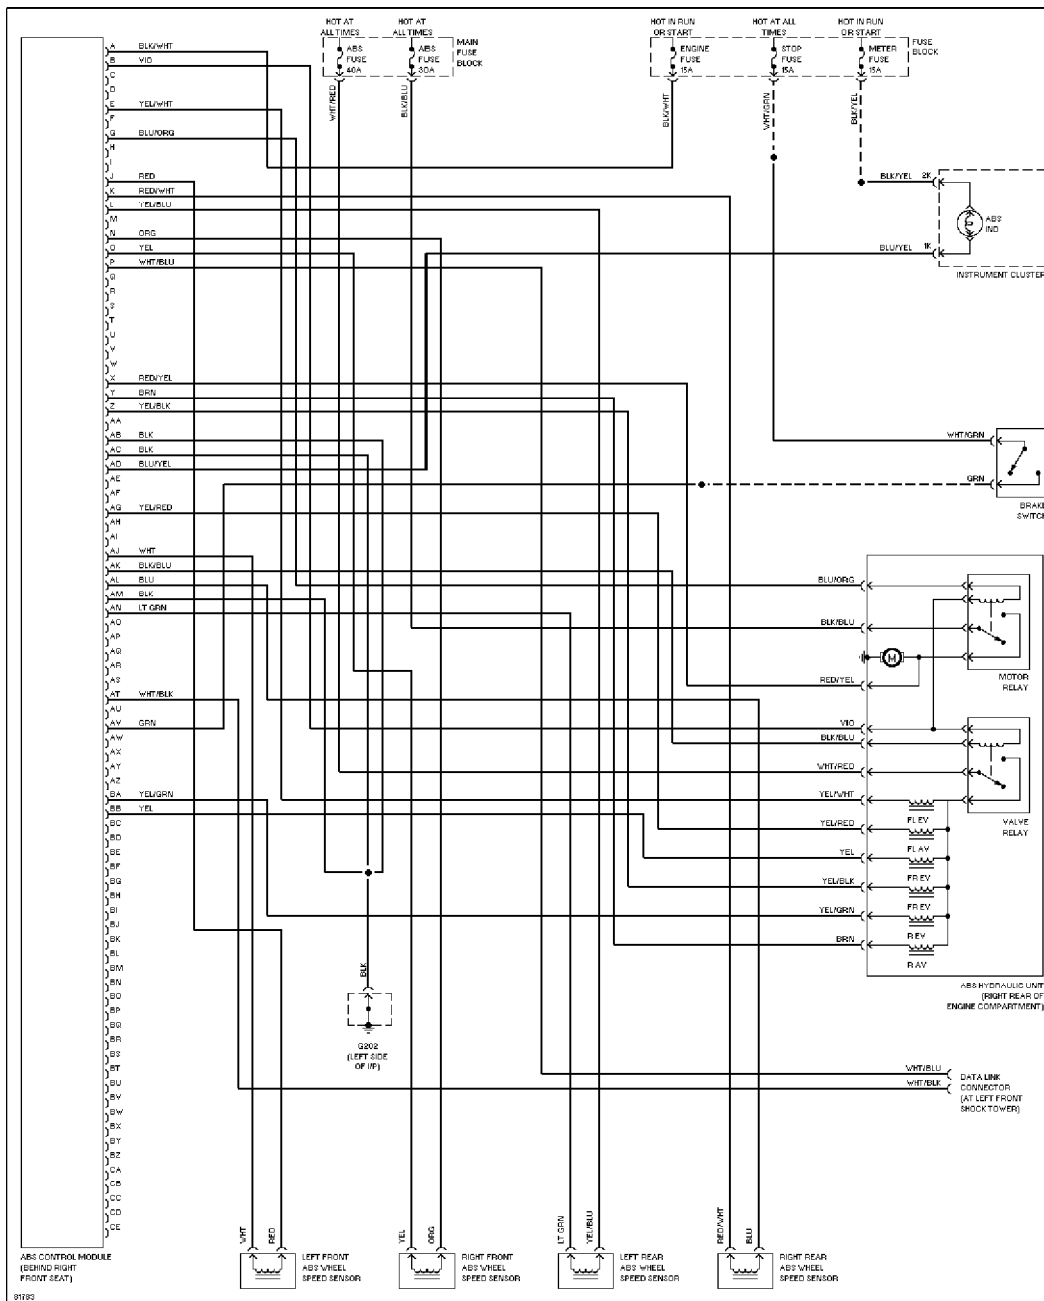

Heater Circuit

SYSTEM WIRING DIAGRAMS

Article Text (p. 3)

1995 Mazda Miata

For Yorba Linda Miata

Copyright © 1998 Mitchell Repair Information Company, LLC

Saturday, May 10, 2003 11:29AM

Anti-lock Brake Circuits

COMPUTER DATA LINES

SYSTEM WIRING DIAGRAMS

Article Text (p. 4)

1995 Mazda Miata

For Yorba Linda Miata

Copyright © 1998 Mitchell Repair Information Company, LLC

Saturday, May 10, 2003 11:29AM

Data Link Connector Circuit