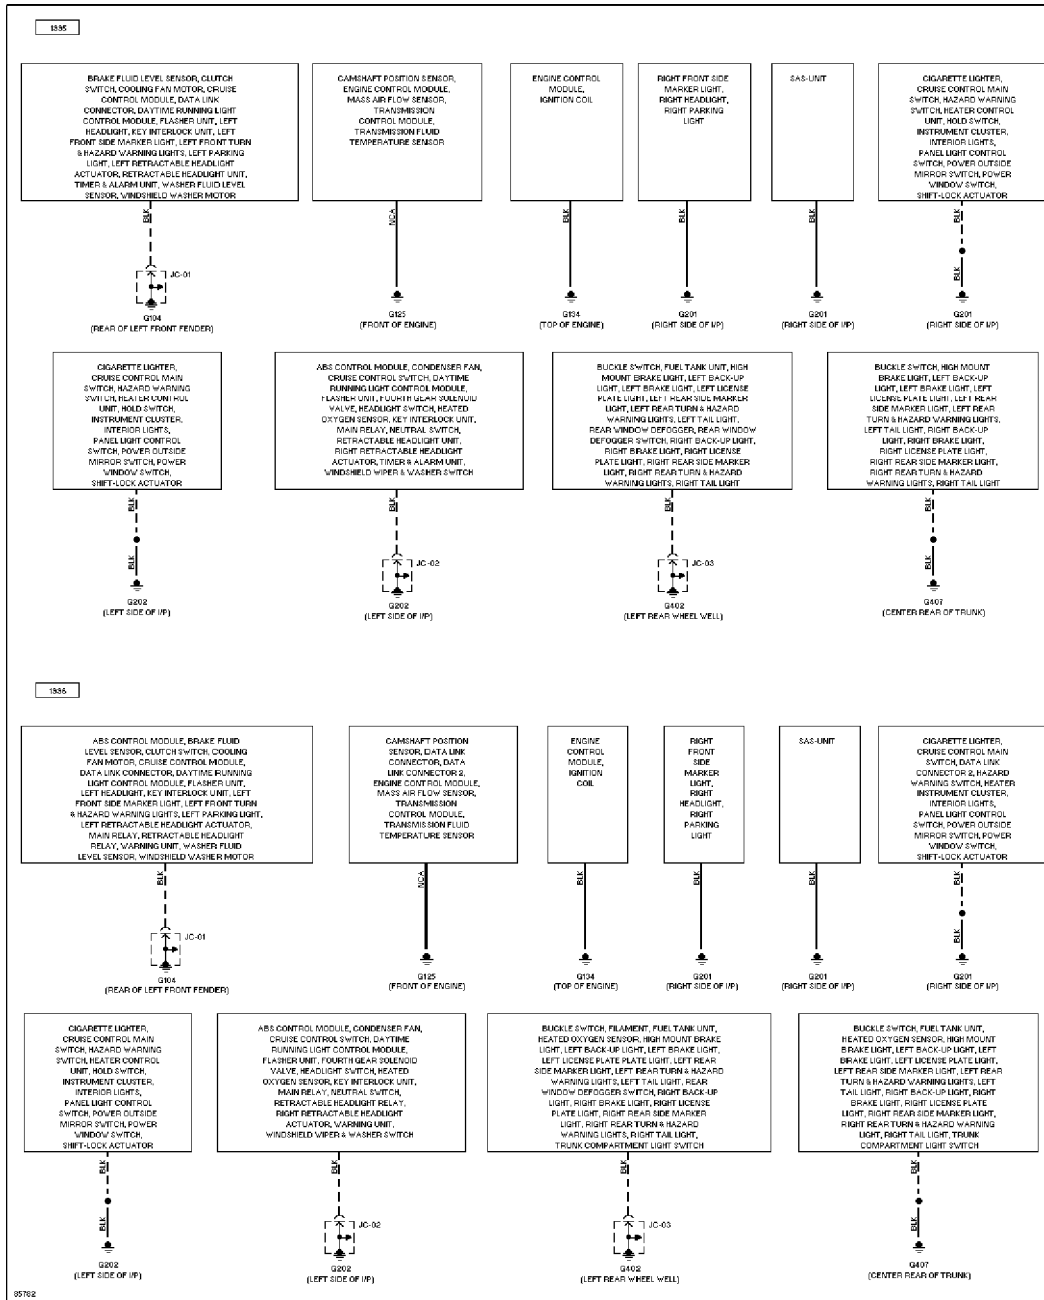

SYSTEM WIRING DIAGRAMS

Article Text (p. 13)

1995 Mazda Miata

For Yorba Linda Miata

Copyright © 1998 Mitchell Repair Information Company, LLC
Saturday, May 10, 2003 11:29AM

Ground Distribution Circuit

HEADLIGHTS