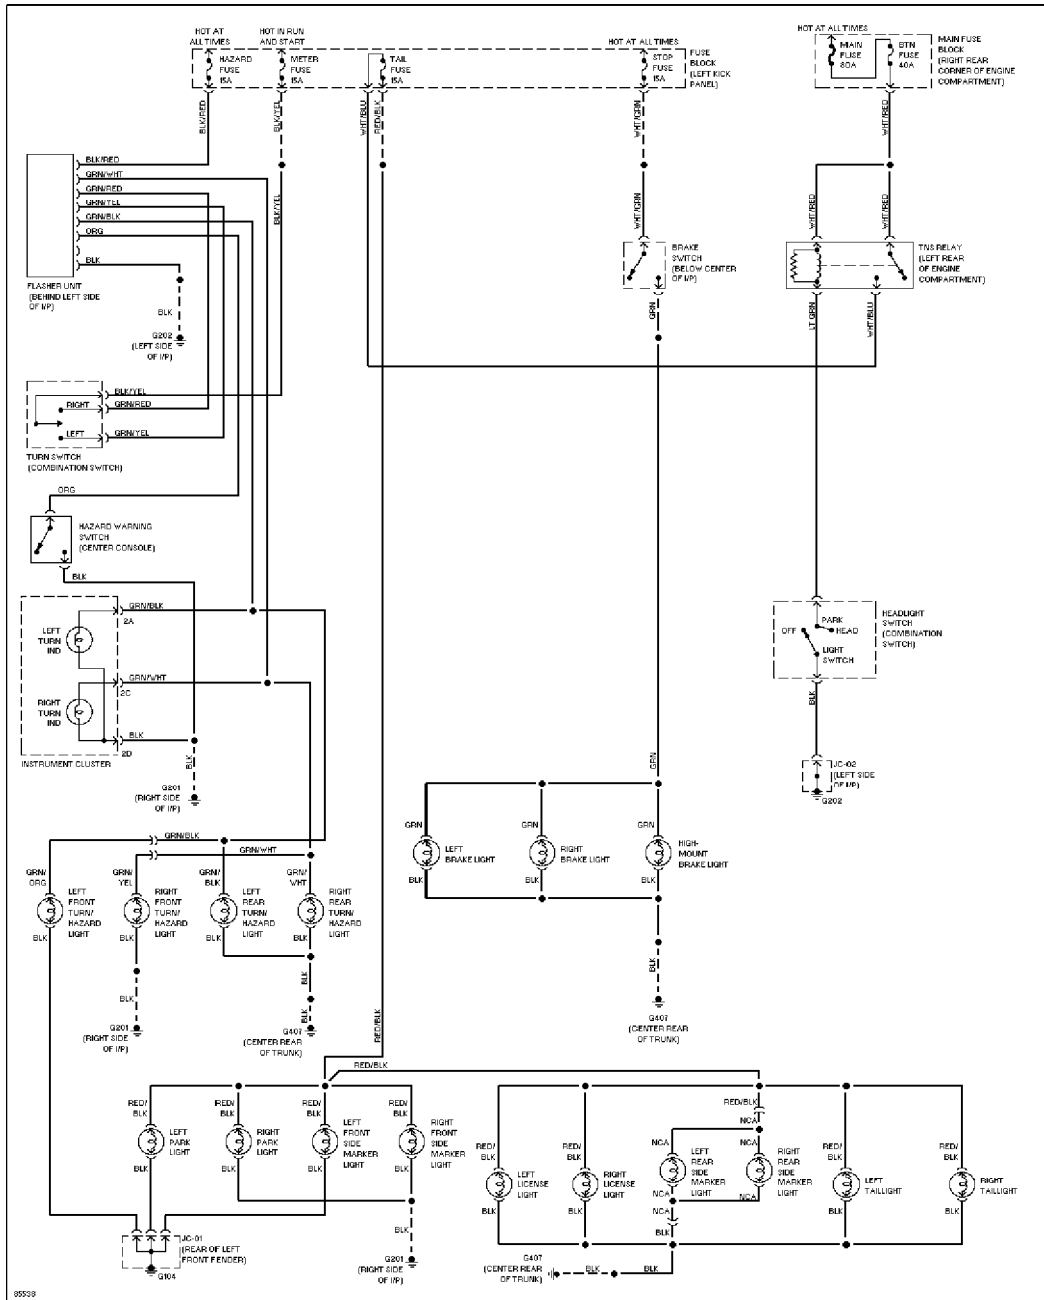

SYSTEM WIRING DIAGRAMS

Article Text (p. 12)

1995 Mazda Miata

For Yorba Linda Miata

Copyright © 1998 Mitchell Repair Information Company, LLC

Saturday, May 10, 2003 11:29AM

Exterior Lamps Circuit, W/O DRL

GROUND DISTRIBUTION