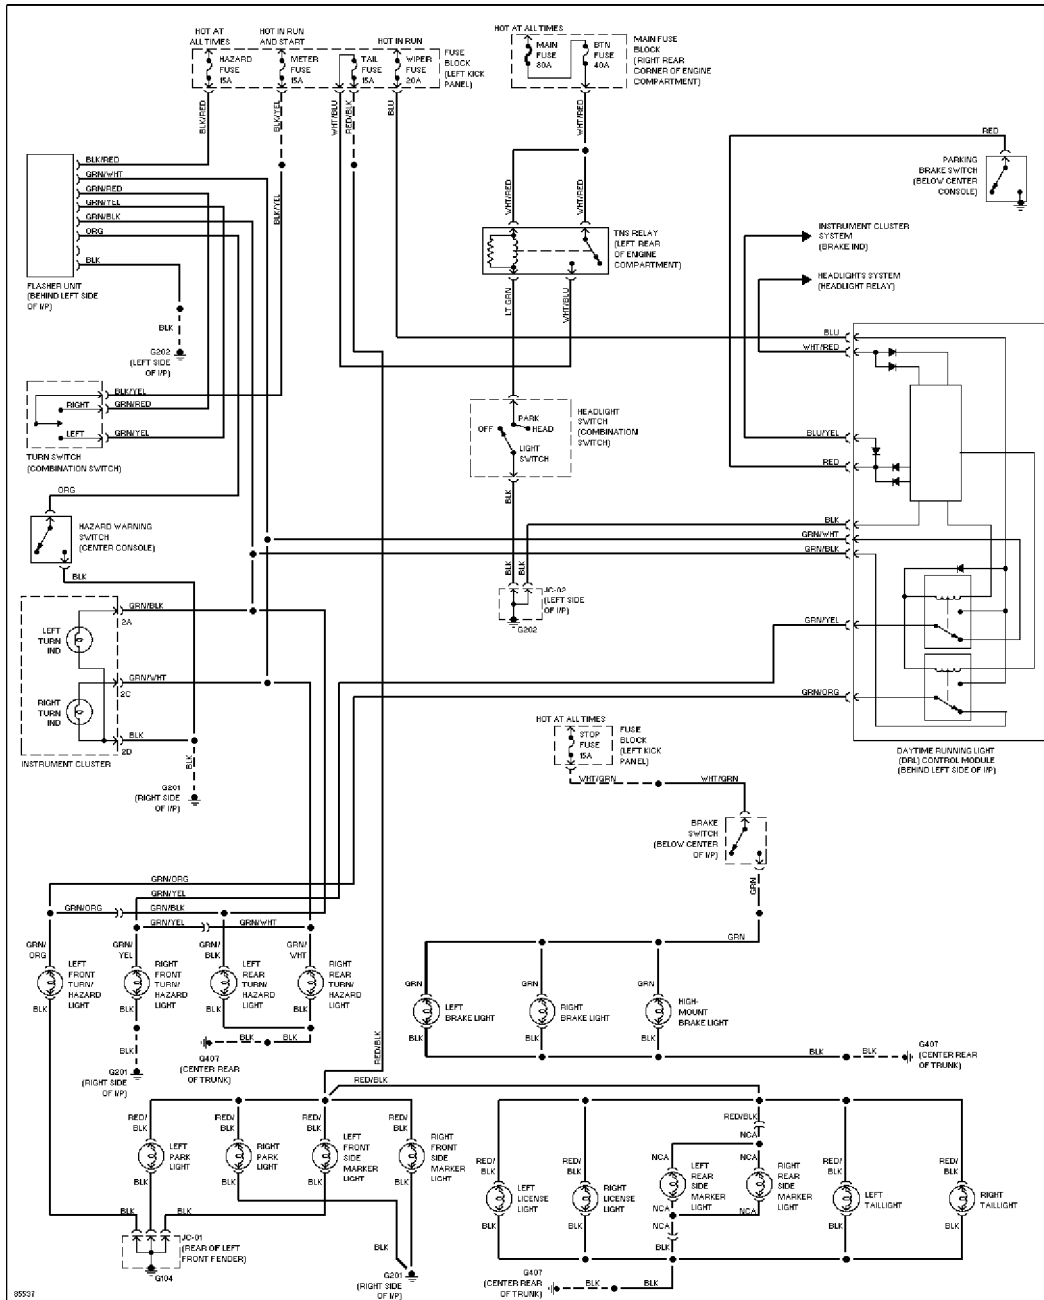

Back-up Lamps Circuit

SYSTEM WIRING DIAGRAMS

Article Text (p. 11)

1995 Mazda Miata

For Yorba Linda Miata

Copyright © 1998 Mitchell Repair Information Company, LLC

Saturday, May 10, 2003 11:29AM

Exterior Lamps Circuit, W/ DRL