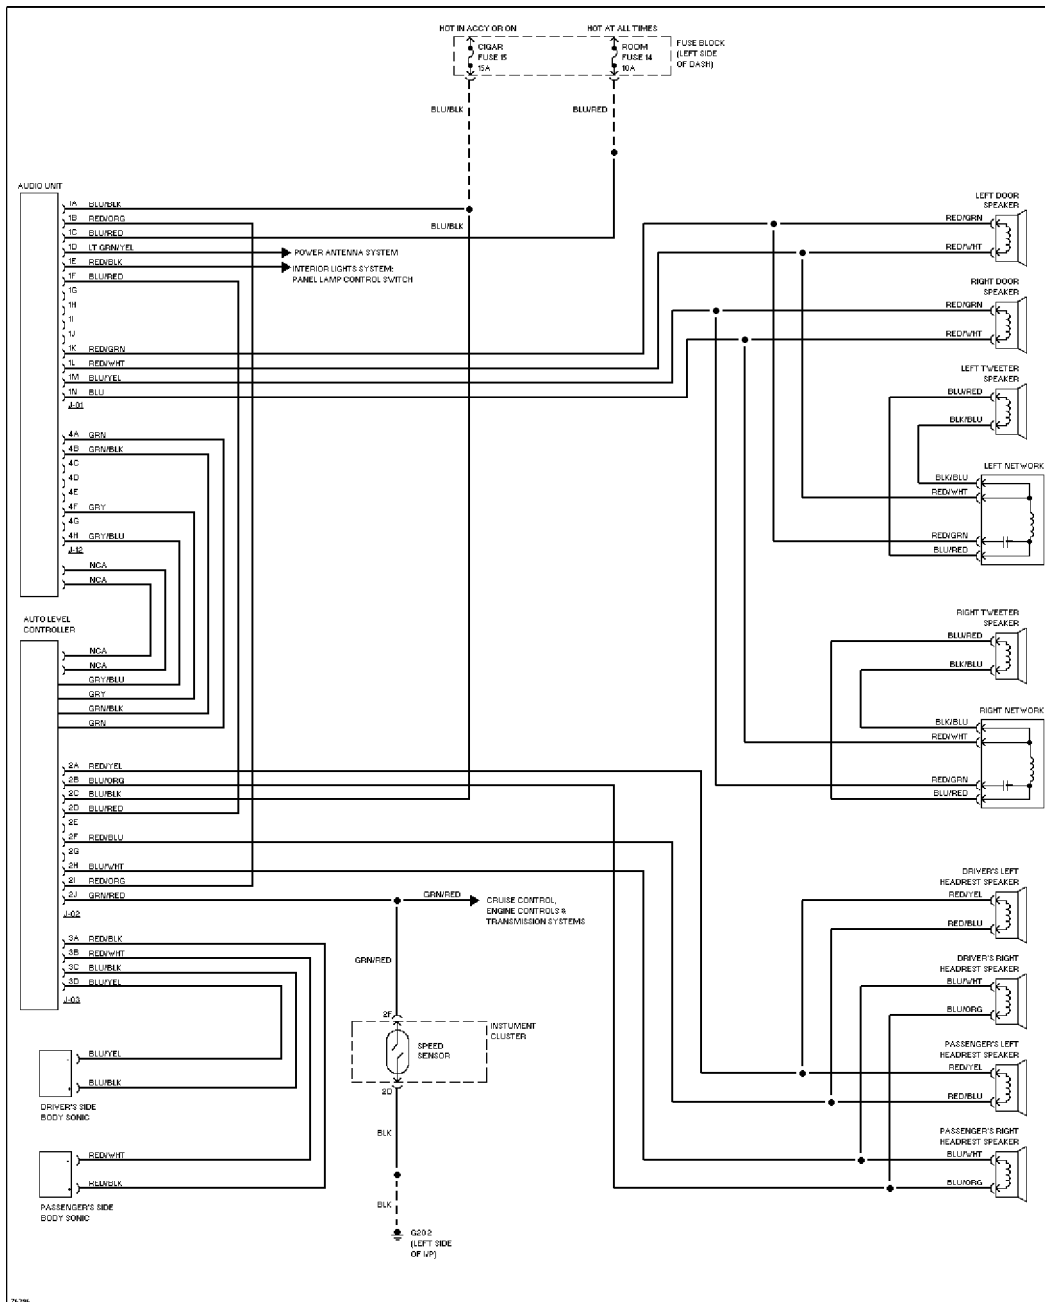

Copyright © 1998 Mitchell Repair Information Company, LLC

Saturday, May 10, 2003 11:22AM

POWER WINDOWS

76.410

Power Window Circuit

RADIO

SYSTEM WIRING DIAGRAMS

Article Text (p. 7)

1993 Mazda Miata

For Yorba Linda Miata

Copyright © 1998 Mitchell Repair Information Company, LLC

Saturday, May 10, 2003 11:22AM

Radio Circuits, W/ Auto Level Controller

SYSTEM WIRING DIAGRAMS

Article Text (p. 8)