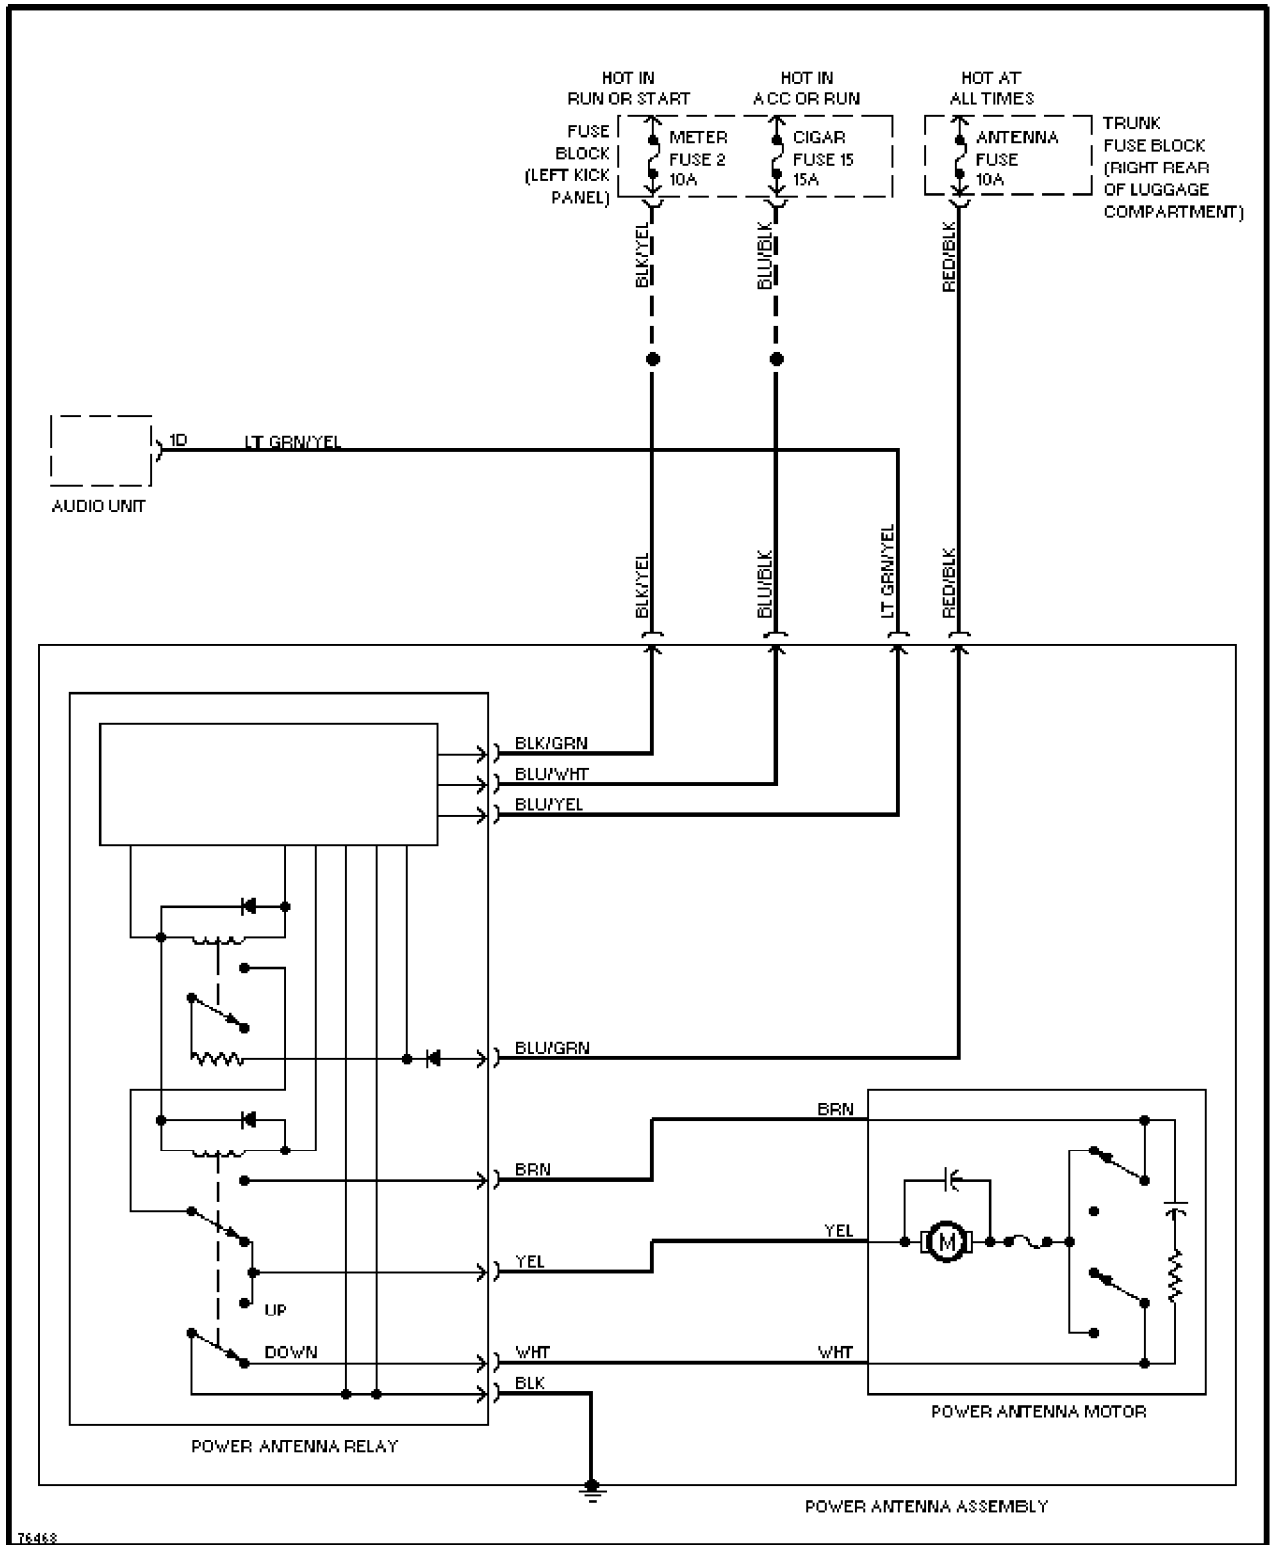

SYSTEM WIRING DIAGRAMS

Article Text (p. 4)

1993 Mazda Miata

For Yorba Linda Miata

Copyright © 1998 Mitchell Repair Information Company, LLC

Saturday, May 10, 2003 11:22AM

Power Antenna Circuit

POWER MIRRORS