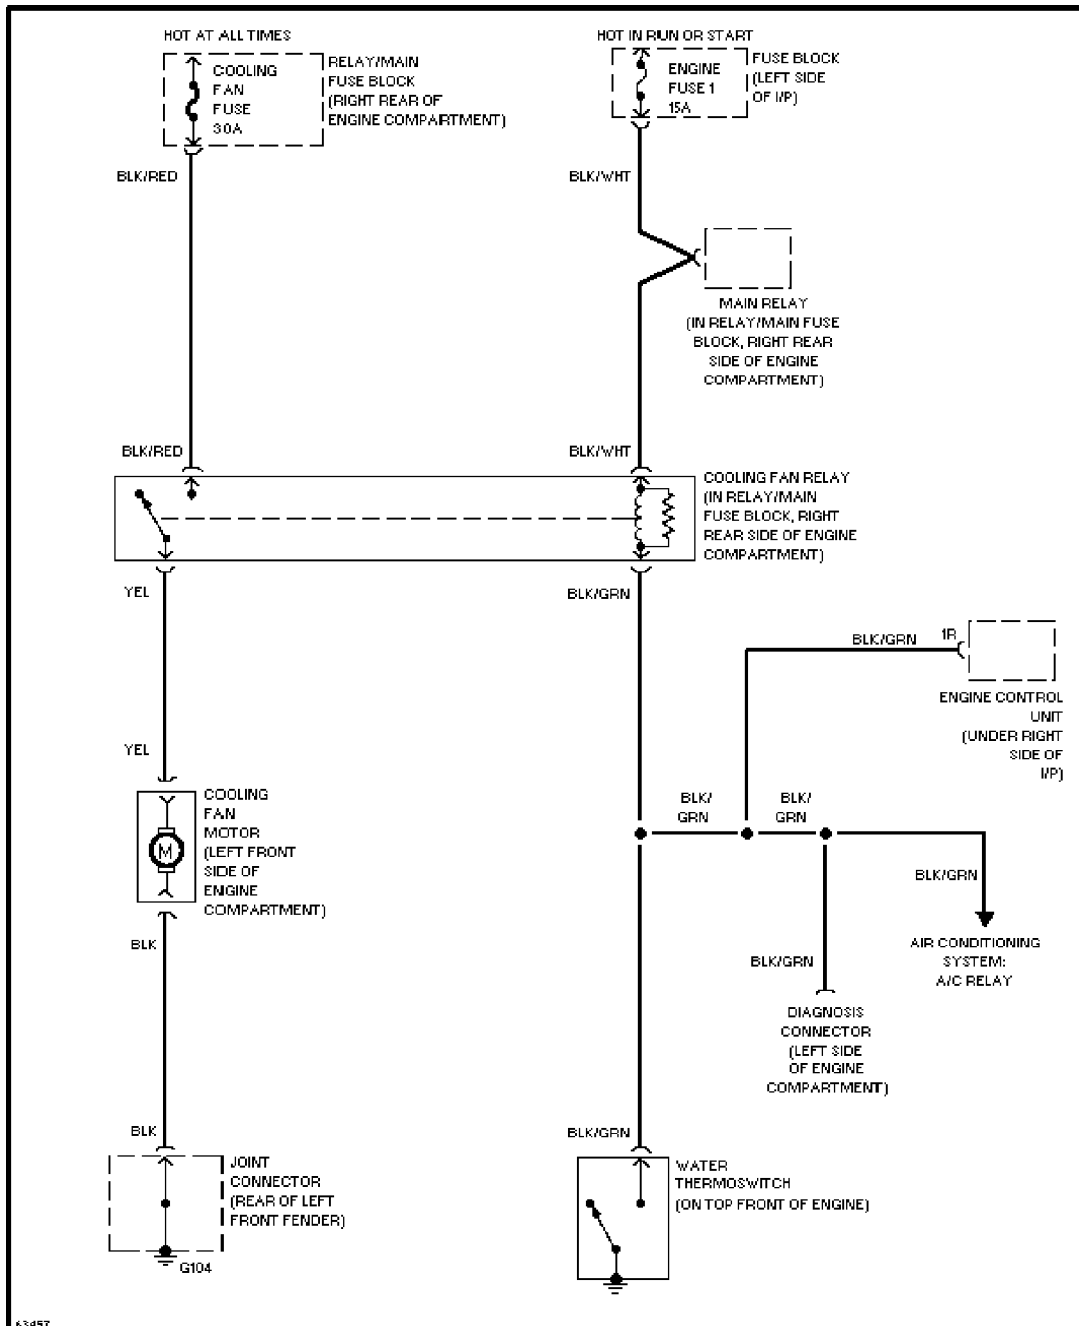

SYSTEM WIRING DIAGRAMS

Article Text

1993 Mazda Miata

For Yorba Linda Miata

Copyright © 1998 Mitchell Repair Information Company, LLC

Saturday, May 10, 2003 11:22AM

ARTICLE BEGINNING

1993 System Wiring Diagrams

Mazda - Miata

COOLING FAN

Cooling Fan Circuit