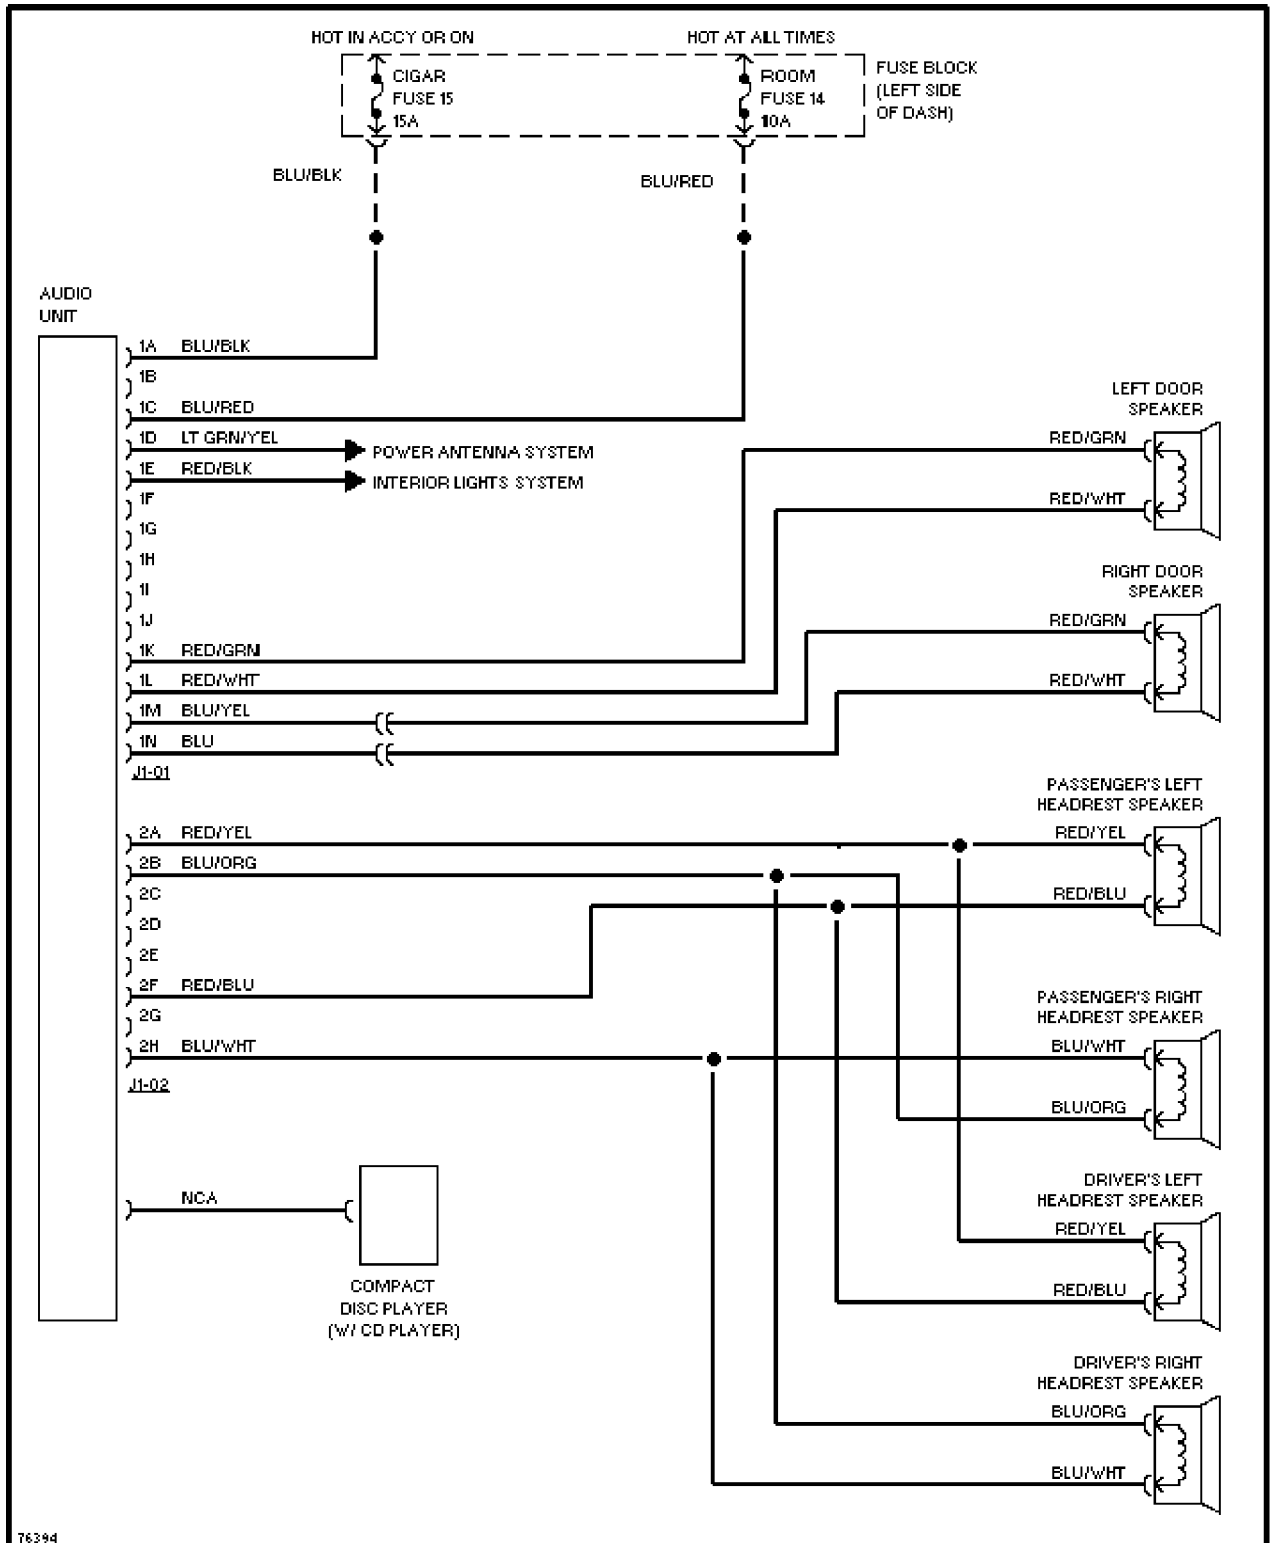

SYSTEM WIRING DIAGRAMS

Article Text (p. 8)

1993 Mazda Miata

For Yorba Linda Miata

Copyright © 1998 Mitchell Repair Information Company, LLC

Saturday, May 10, 2003 11:22AM

Radio Circuits, W/O Auto Level Controller

STARTING/CHARGING